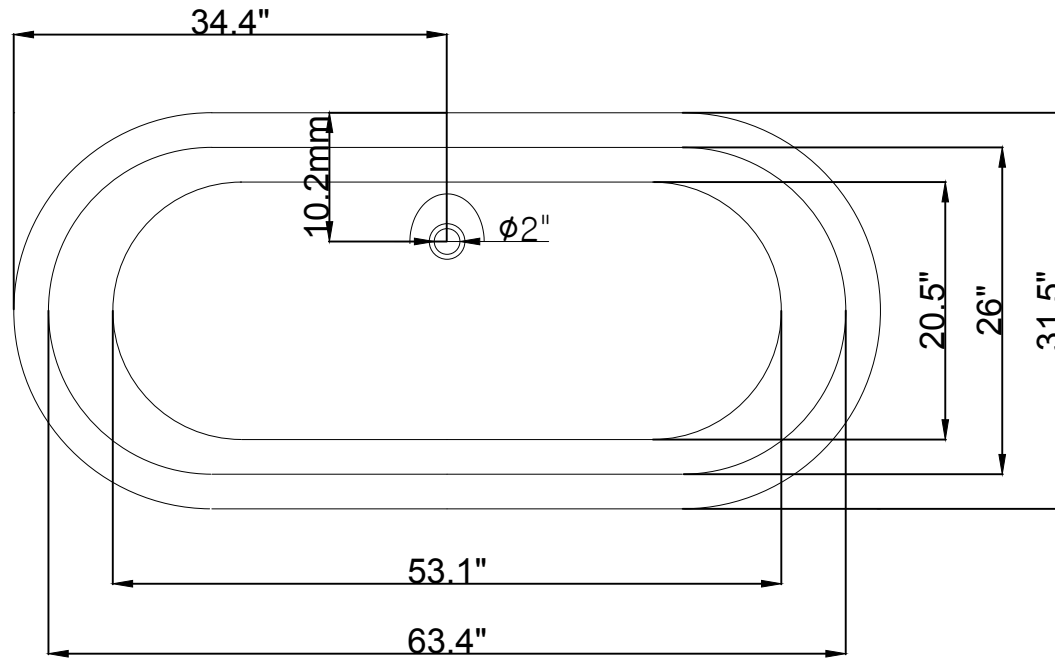

Streamline

R-5000-69CICFRD-FM

Streamline