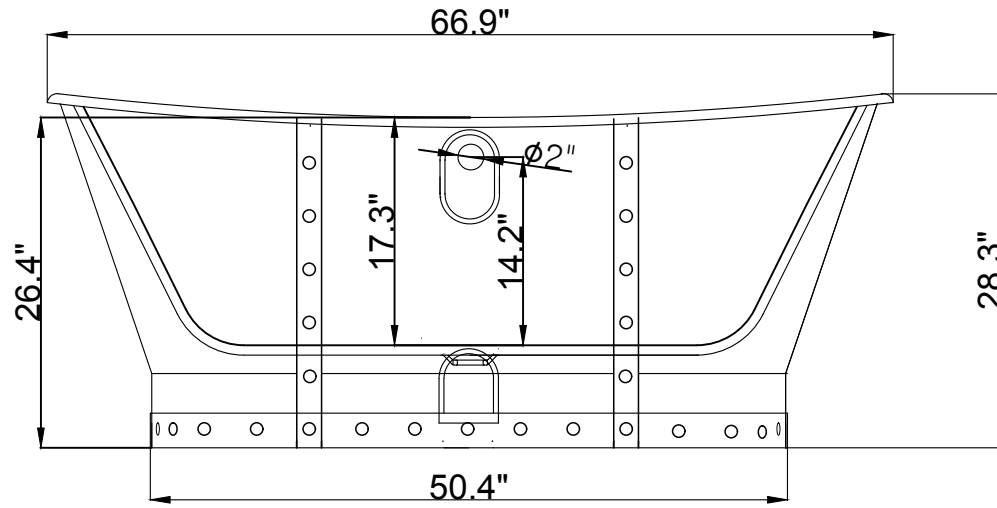

Streamline

R-5043-67CIFSRDY-FM