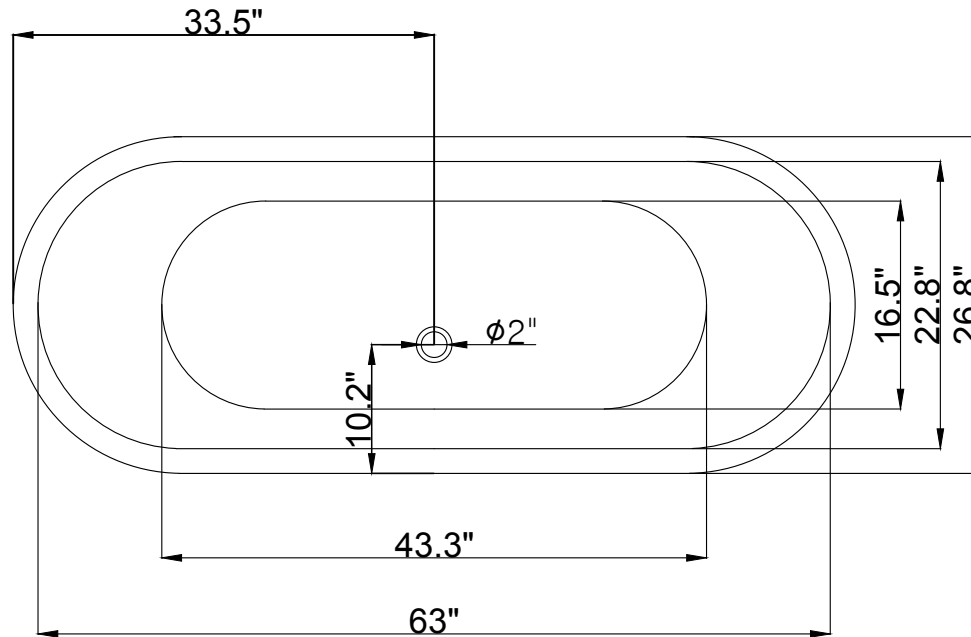

Streamline

R-5043-67CIFSRDY-FM