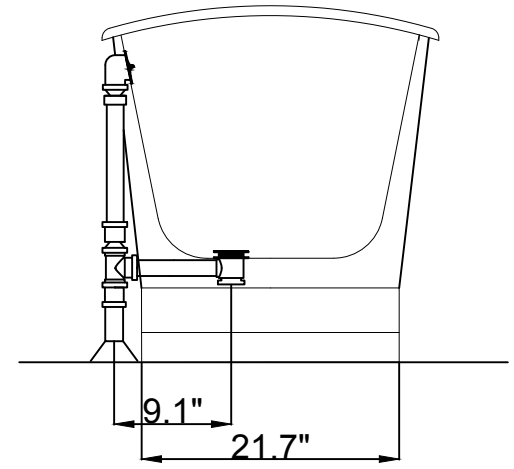

Streamline

R-5043-67CIFSRDY-FM