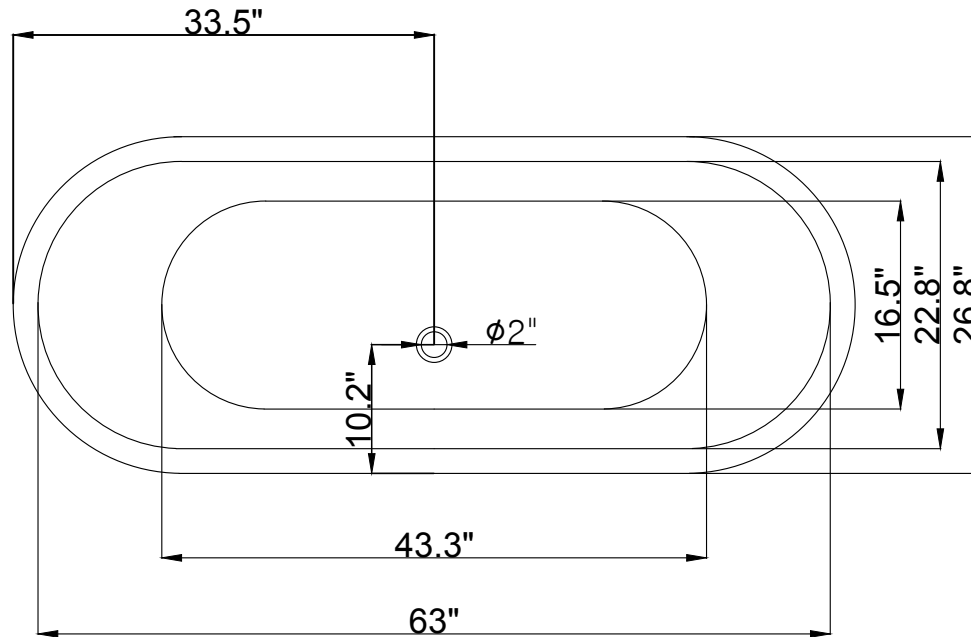

Streamline

R-5043-67CIFS RDY-FM

Streamline