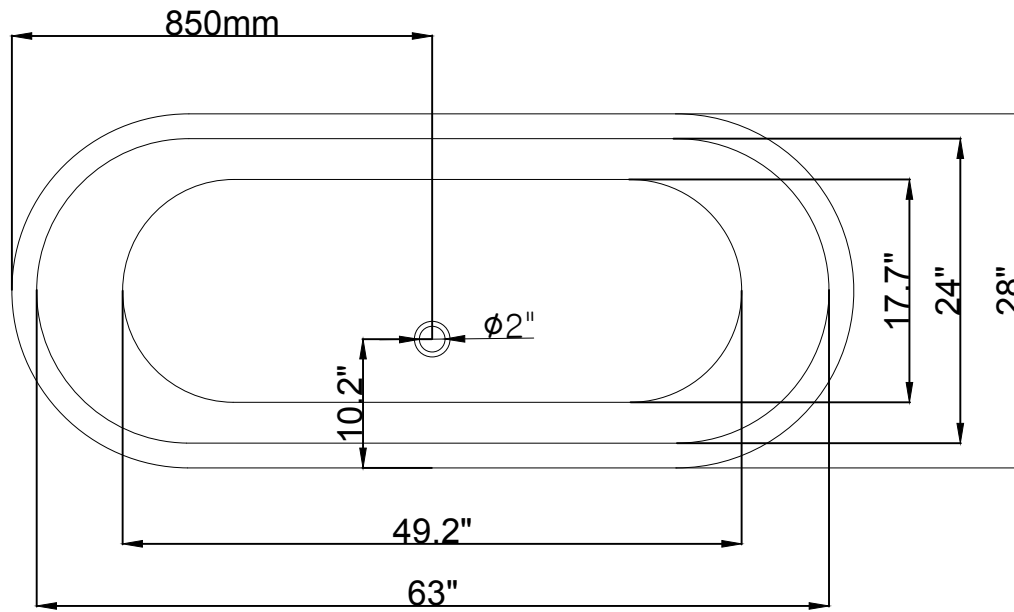

Streamline

R-5060-67CICFPR-FM

Streamline