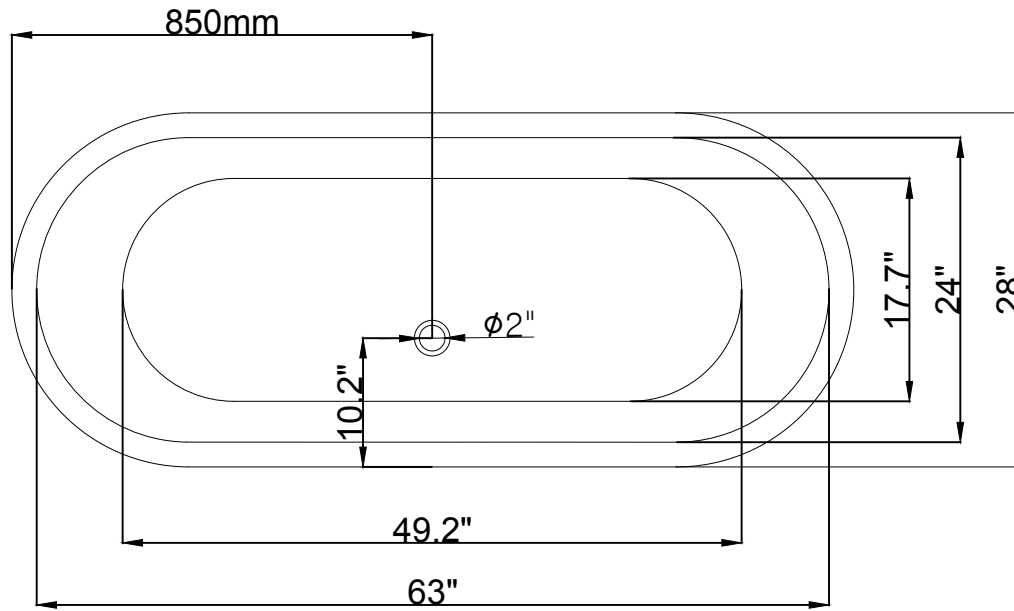

Streamline

R-5060-67CICFPR-FM

Streamline