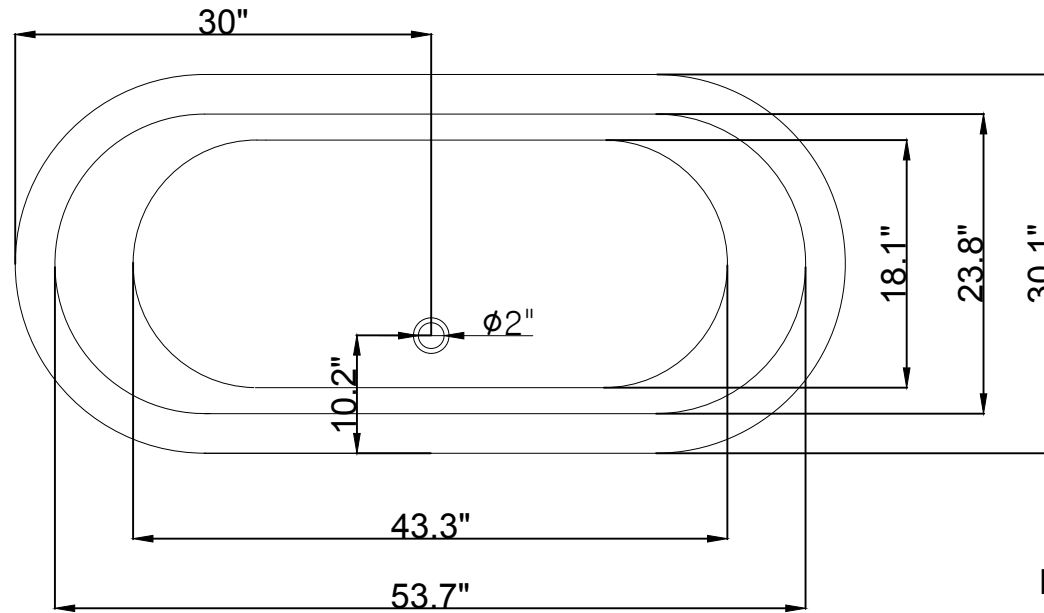

Streamline

R-5081-60CIFS WH-FM

Streamline