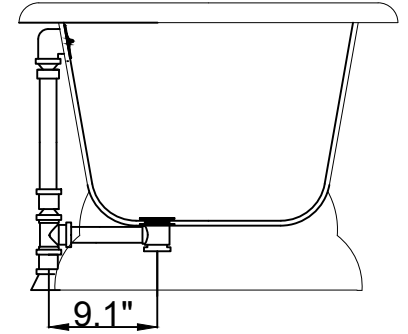

Streamline

R-5081-60CIFS WH-FM

Streamline