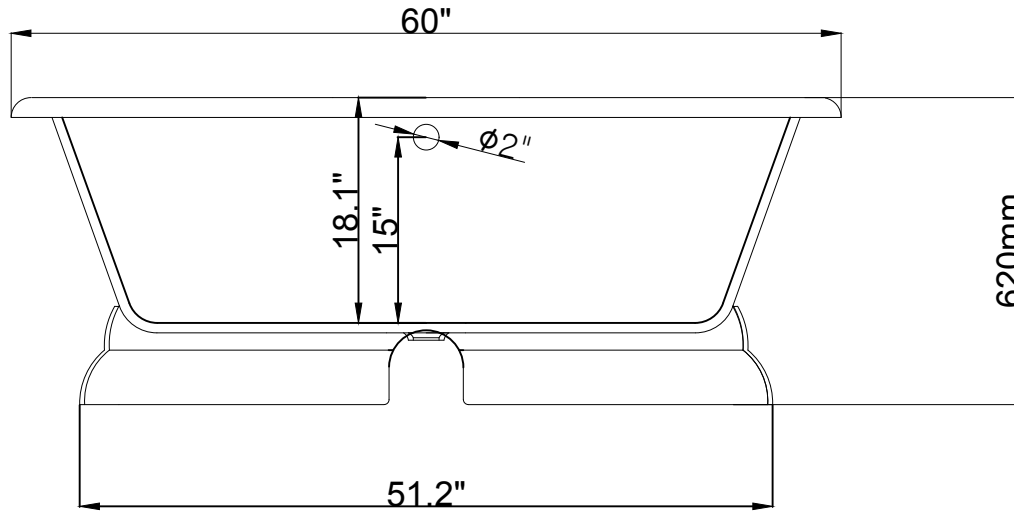

Streamline

R-5081-60CIFS WH-FM

Streamline