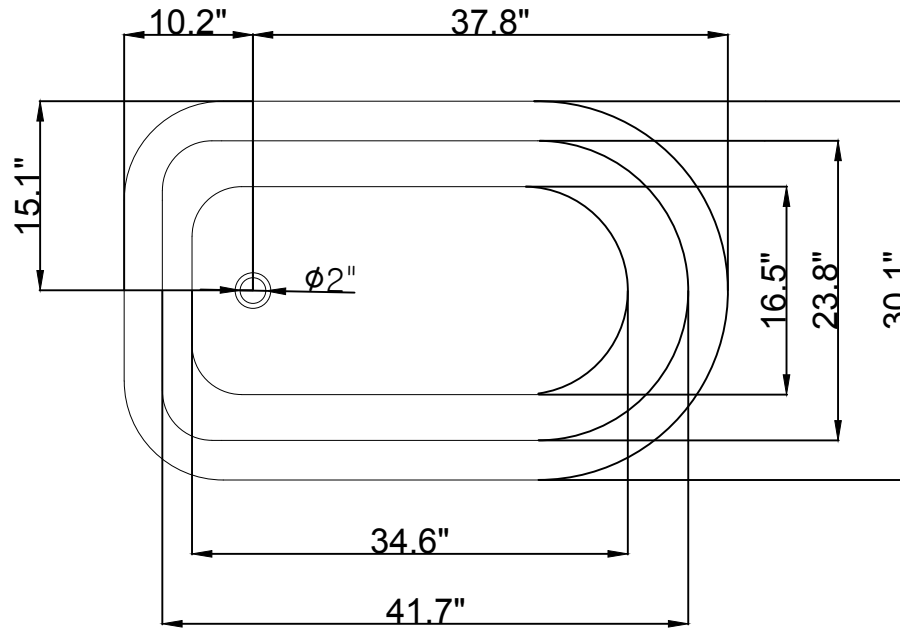

Streamline

R-5101-48CICFWH-FM

Streamline