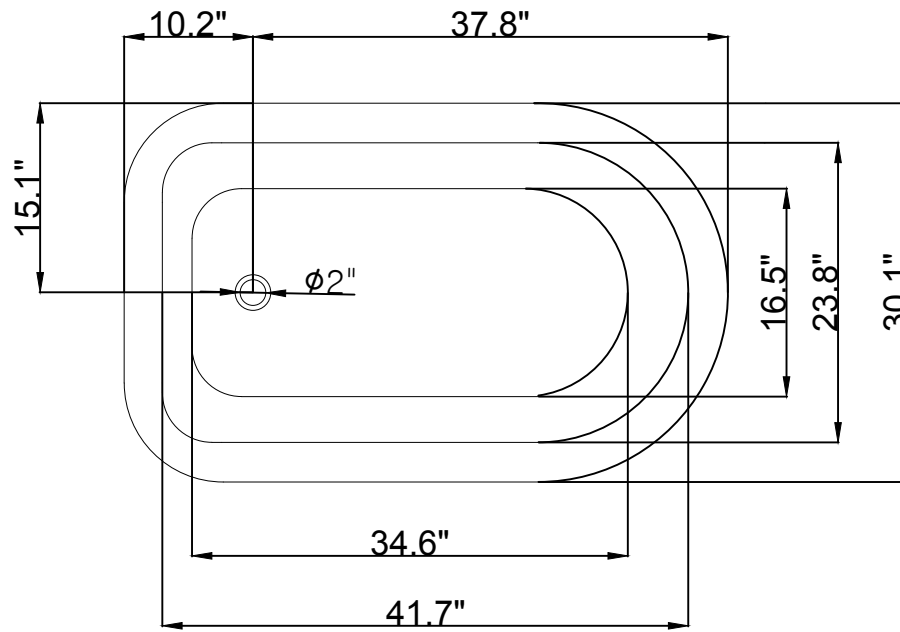

Streamline

R-5101-48CICFWH-FM

Streamline