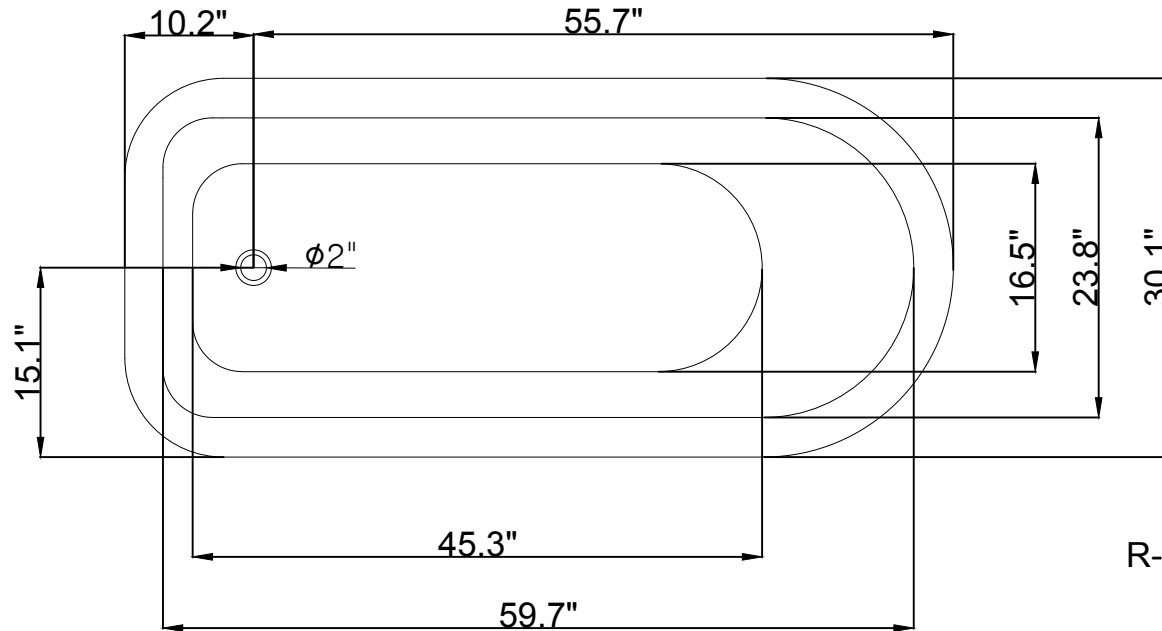

Streamline

R-5140-66CIFS WH-FM

Streamline