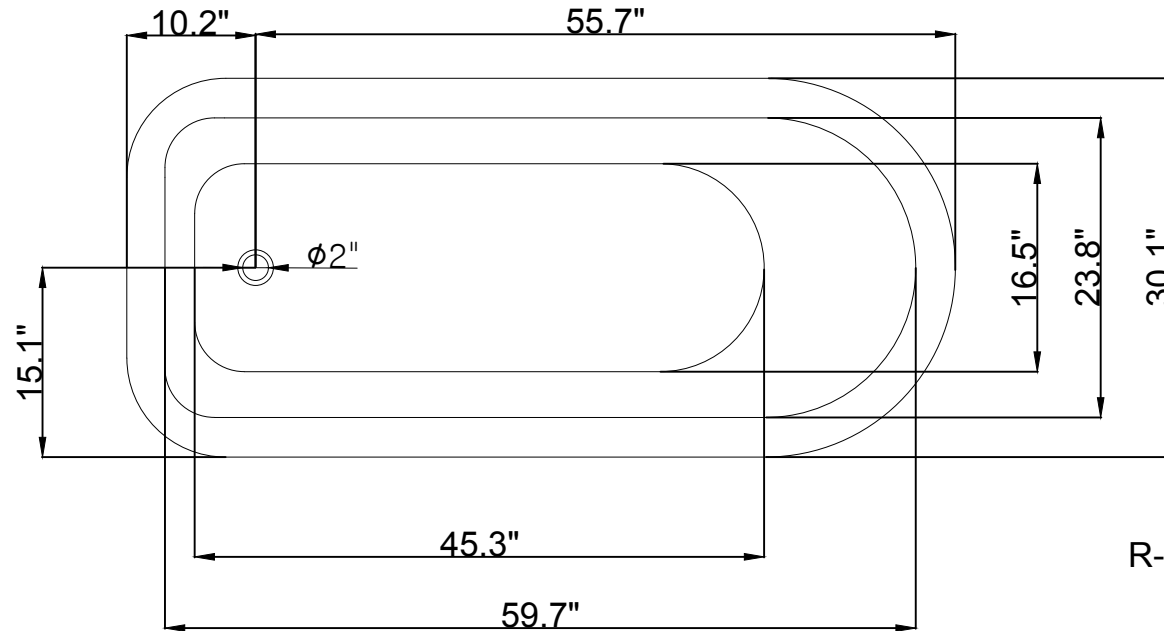

Streamline

R-5140-66CIFS WH-FM

Streamline