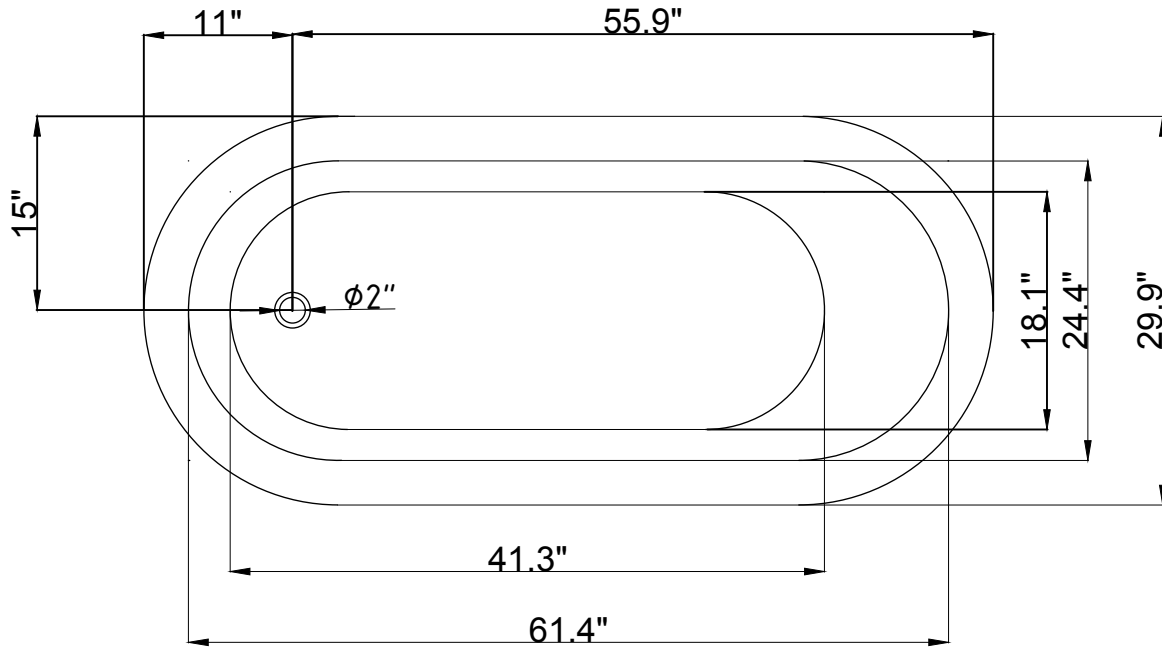

Streamline

R-5220-67CICFWH-FM

Streamline