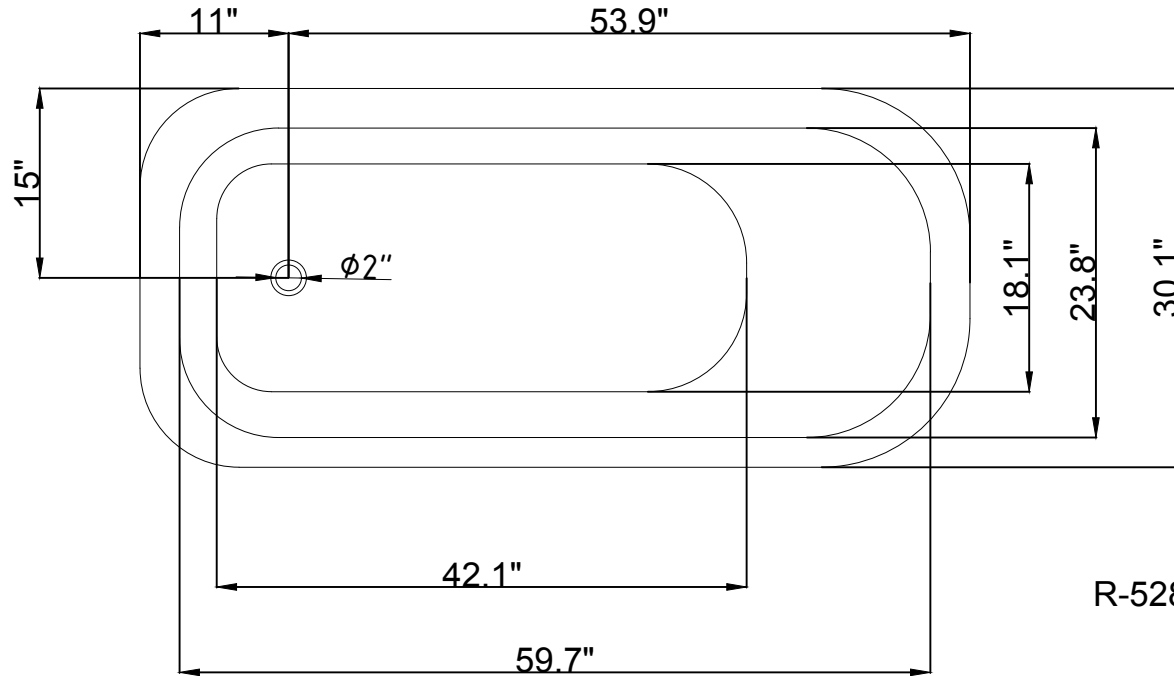

Streamline

R-5280-66CICFRD-FM

Streamline