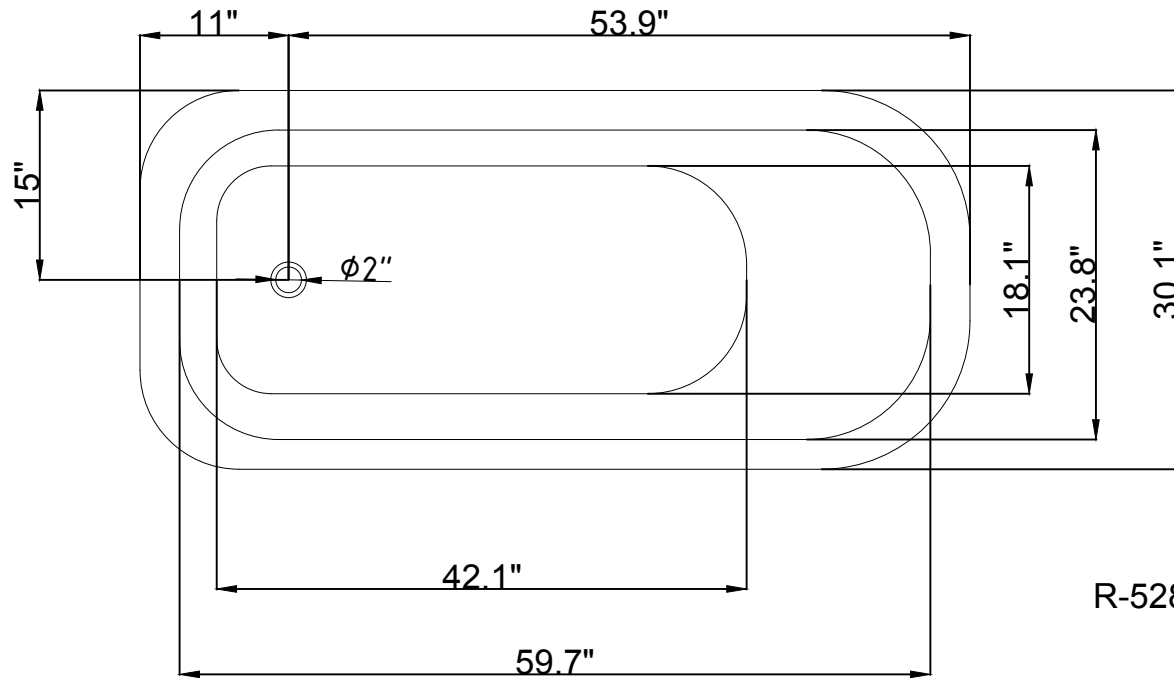

Streamline

R-5280-66CICFRD-FM

Streamline