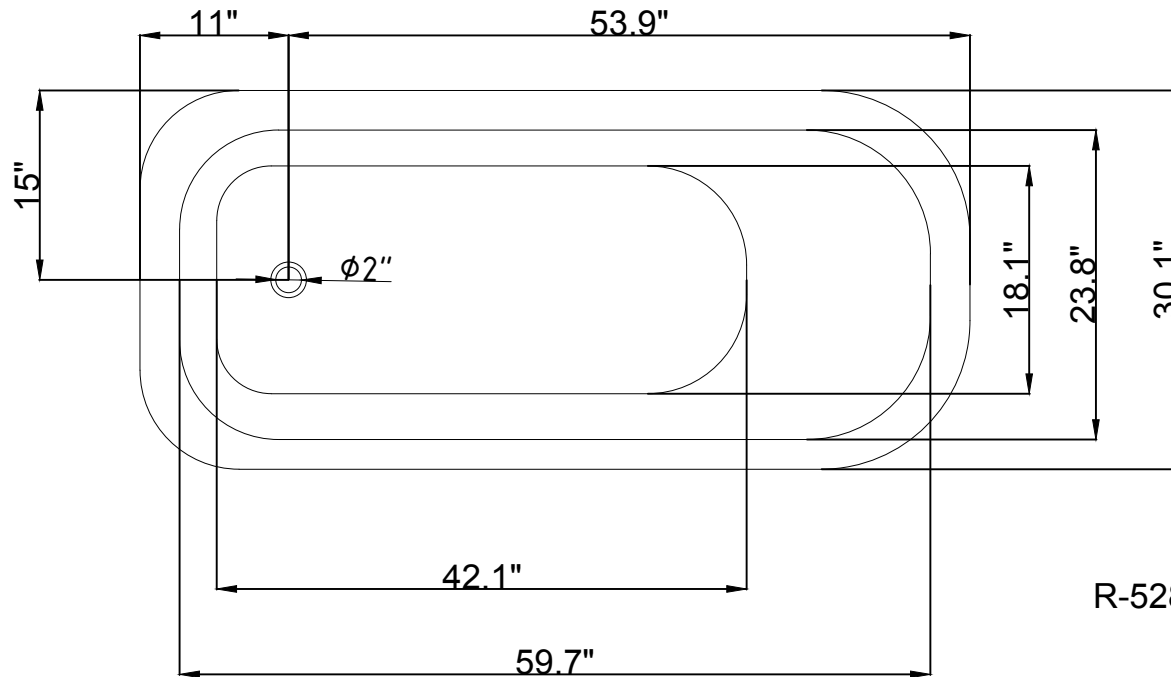

Streamline

R-5280-66CICFRD-FM

Streamline