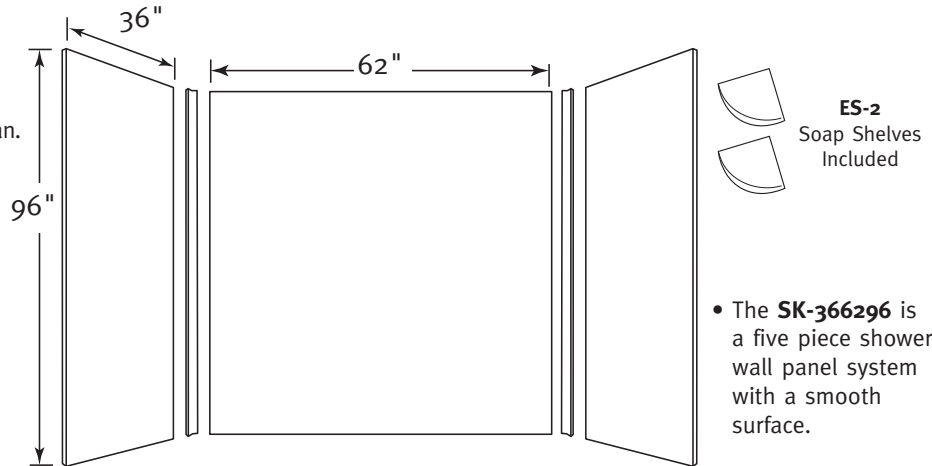

- The **SK-366296** is a five piece shower wall panel system with a smooth surface.

Designed to fit base areas  
 36" deep or smaller x 62" wide x 96" high or smaller  
 (914 mm x 1575 mm x 2438 mm)

### SK-366296 Swanstone Shower Wall Kit

Model	Part	Base Area Designed To Fit	Ship Wt. Lb.	Ship FedEx	Carton Dims. In.	Cu. Ft.
SK-366296	SK366296	36" D x 60" W x 96" H* (914 mm x 1575 mm x 2438 mm) (*or smaller)	xxx	-	xxxx	xxx