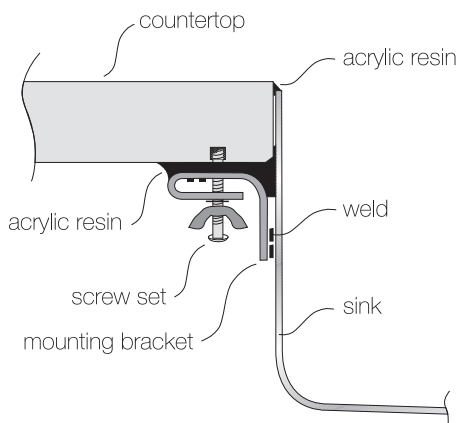

TOPZERO®

VALENCIA TZ D556

Seamless Edge Stainless Steel Sink

GENERAL

Fine quality sink bowls formed of 18 gauge BA 304 18/10 nickel bearing stainless steel.

DESIGN FEATURES

Bowl Depth : 9"
Finish : Soft Satin Finish
Underside : Aluminum Coated Premium
Sound Absorbing Pads
Drain Opening : 3-1/2"

OPTIONAL ACCESSORIES

Stainless Steel Bottom Grid GR 556
Wood Cutting Board CB 10
Stainless Steel Colander CL 406
Stainless Steel Drying Rack DR 425

SINK DIMENSIONS (INCHES)

INSTALLATION PROFILE *

SPECIFICATIONS

Patented in USA; Foreign Patents Pending

Recommended Cabinet Size 27"

Watch the TopZero Sink
Installation video on [YouTube](#)

follow / like us @