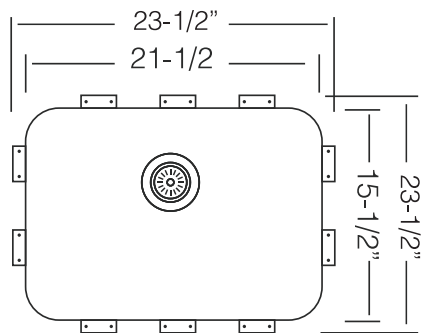

TOPZERO®

VALENCIA TZ D556

Seamless Edge Stainless Steel Sink

GENERAL

Fine quality sink bowls formed of 18 gauge BA 304 18/10 nickel bearing stainless steel.

DESIGN FEATURES

Bowl Depth : 9"
Finish : Soft Satin Finish
Underside : Aluminum Coated Premium
Sound Absorbing Pads
Drain Opening : 3-1/2"

OPTIONAL ACCESSORIES

Stainless Steel Bottom Grid GR 556
Wood Cutting Board CB 10
Stainless Steel Colander CL 406
Stainless Steel Drying Rack DR 425

SINK DIMENSIONS (INCHES)

INSTALLATION PROFILE *

SPECIFICATIONS

Patented in USA; Foreign Patents Pending

Recommended Cabinet Size 27"

Watch the TopZero Sink
Installation video on [YouTube](#)

follow / like us @