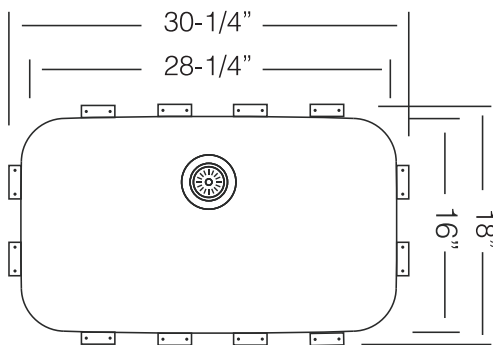

### GENERAL

Fine quality sink bowls formed of 18 gauge BA 304 18/10 nickel bearing stainless steel.

### DESIGN FEATURES

Bowl Depth : 9"  
Finish : Soft Satin Finish  
Underside : Aluminum Coated Premium  
Sound Absorbing Pads  
Drain Opening : 3-1/2"

### SINK DIMENSIONS (INCHES)