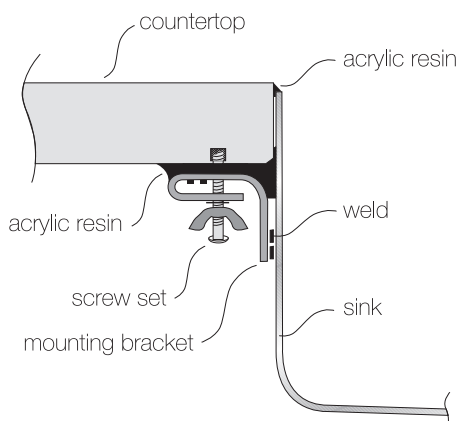

INSTALLATION PROFILE *