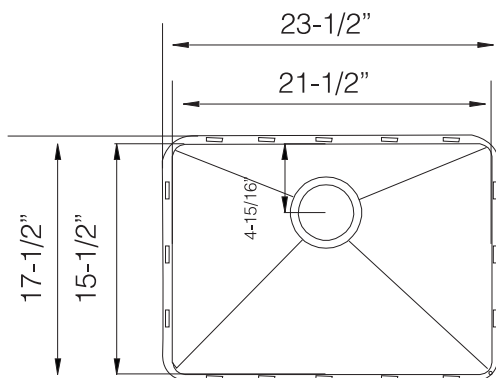

TOPZERO®

AMSTERDAM TZ R550

Seamless Edge Stainless Steel Sink

GENERAL

Fine quality sink bowls formed of 18 gauge BA 304 18/10 nickel bearing stainless steel.

DESIGN FEATURES

Bowl Depth : 9"
Finish : Soft Satin Finish
Underside : Sound absorbing pads
with special paint
Drain Opening : 3-1/2"

OPTIONAL ACCESSORIES

Stainless Steel Bottom Grid GR 550
Bamboo Cutting Board CB 10
Glass Cutting Board G 21.40
Stainless Steel Drying Rack DR 425
Stainless Steel Colander CL 406

SINK DIMENSIONS (INCHES)