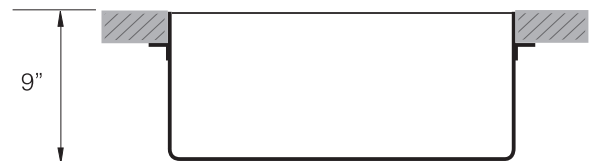

Watch the TopZero Sink
Installation video on [YouTube](#)

follow / like us @