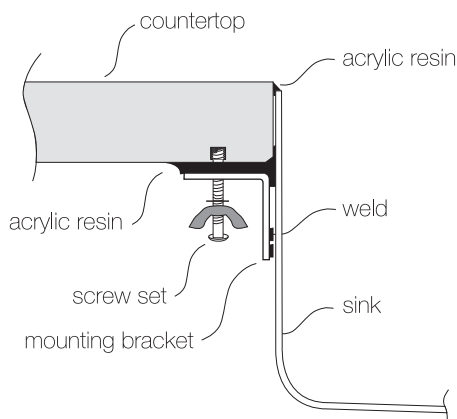

TOPZERO®

AMSTERDAM TZ R550

Seamless Edge Stainless Steel Sink

GENERAL

Fine quality sink bowls formed of 18 gauge BA 304 18/10 nickel bearing stainless steel.

DESIGN FEATURES

Bowl Depth : 9"
Finish : Soft Satin Finish
Underside : Sound absorbing pads
with special paint
Drain Opening : 3-1/2"

OPTIONAL ACCESSORIES

Stainless Steel Bottom Grid GR 550
Bamboo Cutting Board CB 10
Glass Cutting Board G 21.40
Stainless Steel Drying Rack DR 425
Stainless Steel Colander CL 406

SINK DIMENSIONS (INCHES)

INSTALLATION PROFILE

SPECIFICATIONS

Patented in USA; Foreign Patents Pending

Watch the TopZero Sink
Installation video on [YouTube](#)

follow / like us @