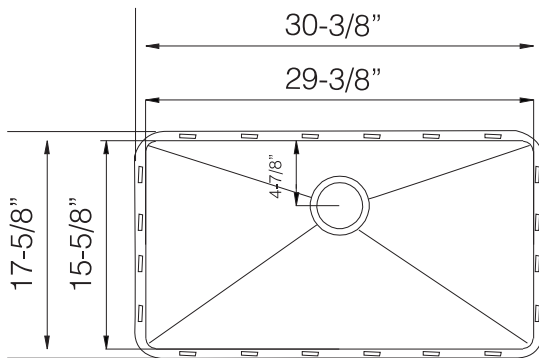

### GENERAL

Fine quality sink bowls formed of 18 gauge BA 304 18/10 nickel bearing stainless steel.

### DESIGN FEATURES

Bowl Depth : 9"  
Finish : Soft Satin Finish  
Underside : Sound absorbing pads with special paint  
Drain Opening : 3-1/2"

### SINK DIMENSIONS (INCHES)