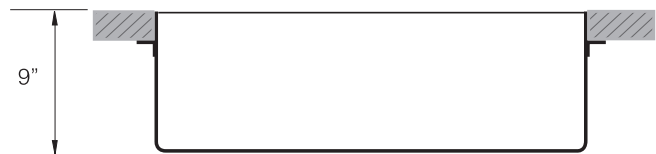

Watch the TopZero Sink
Installation video on [YouTube](#)

follow / like us @