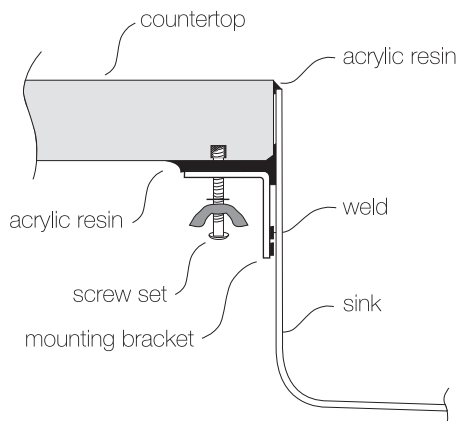

INSTALLATION PROFILE *