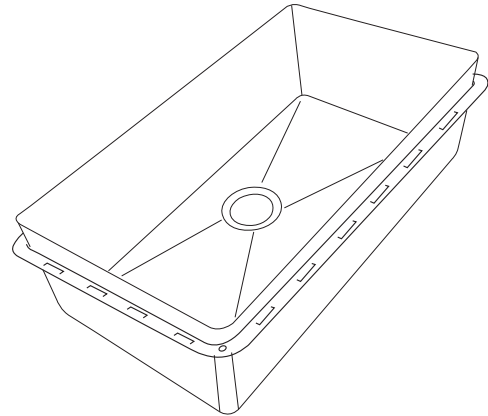

SPECIFICATIONS

Patented in USA; Foreign Patents Pending