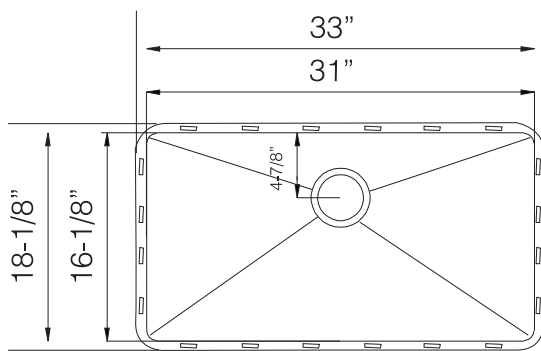

TOPZERO®

LYON TZ RS787

Seamless Edge Stainless Steel Sink

GENERAL

Fine quality sink bowls formed of 16 gauge BA 304 18/10 nickel bearing stainless steel.

DESIGN FEATURES

Bowl Depth : 10"
Finish : Soft Satin Finish
Underside : Sound absorbing pads and special paint
Drain Opening : 3-1/2"

SINK DIMENSIONS (INCHES)

INSTALLATION PROFILE

SPECIFICATIONS

Patented in USA; Foreign Patents Pending

Watch the TopZero Sink
Installation video on [YouTube](#)

follow / like us @