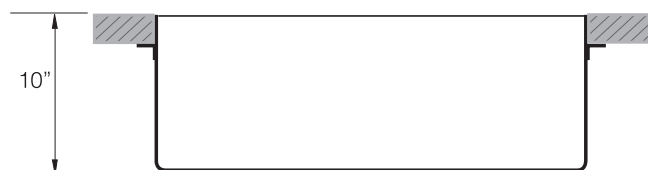

TOPZERO®

LYON TZ RS787

Seamless Edge Stainless Steel Sink

GENERAL

Fine quality sink bowls formed of 16 gauge BA 304 18/10 nickel bearing stainless steel.

DESIGN FEATURES

Bowl Depth : 10"
Finish : Soft Satin Finish
Underside : Sound absorbing pads and special paint
Drain Opening : 3-1/2"

SINK DIMENSIONS (INCHES)

INSTALLATION PROFILE

SPECIFICATIONS

Patented in USA; Foreign Patents Pending

Watch the TopZero Sink
Installation video on [YouTube](#)

follow / like us @