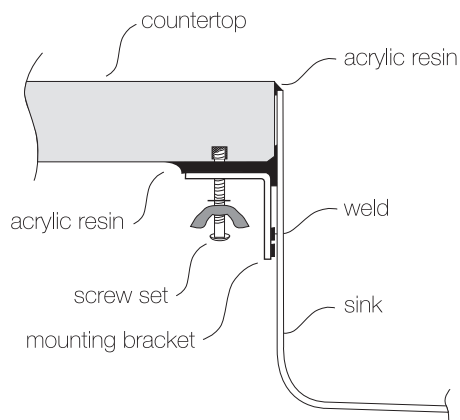

TOPZERO®

LYON TZ RS787

Seamless Edge Stainless Steel Sink

GENERAL

Fine quality sink bowls formed of 16 gauge BA 304 18/10 nickel bearing stainless steel.

DESIGN FEATURES

Bowl Depth : 10"
Finish : Soft Satin Finish
Underside : Sound absorbing pads and special paint
Drain Opening : 3-1/2"

OPTIONAL ACCESSORIES

Stainless Steel Bottom Grid	GRS 787
Bamboo Cutting Board	CBS 90
Glass Cutting Board	G 21.40
Stainless Steel Drying Rack	DR 455
Stainless Steel Colander	CL 406
Stainless Steel Colander	CT 10

SINK DIMENSIONS (INCHES)

INSTALLATION PROFILE

SPECIFICATIONS

Patented in USA; Foreign Patents Pending

Watch the TopZero Sink
Installation video on [YouTube](#)

follow / like us @