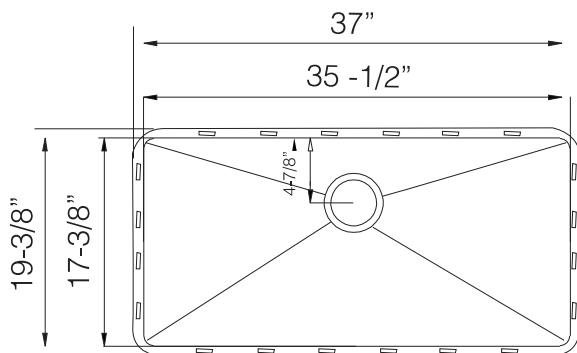

TOPZERO®

JERUSALEM TZ RS900

Seamless Edge Stainless Steel Sink

GENERAL

Fine quality sink bowls formed of 16 gauge BA 304 18/10 nickel bearing stainless steel.

DESIGN FEATURES

Bowl Depth : 10"
Finish : Soft Satin Finish
Underside : Sound absorbing pads and special paint
Drain Opening : 3-1/2"

OPTIONAL ACCESSORIES

Stainless Steel Bottom Grid GRS 900
Bamboo Cutting Board CBS 49
Drying Rack DR 495

SINK DIMENSIONS (INCHES)

INSTALLATION PROFILE *

SPECIFICATIONS

Patented in USA; Foreign Patents Pending