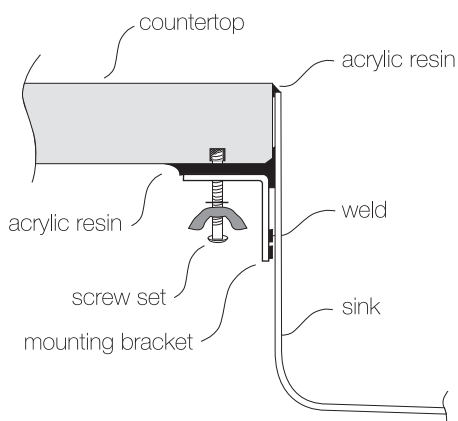

TOPZERO®

JERUSALEM TZ RS900

Seamless Edge Stainless Steel Sink

GENERAL

Fine quality sink bowls formed of 16 gauge BA 304 18/10 nickel bearing stainless steel.

DESIGN FEATURES

Bowl Depth : 10"
Finish : Soft Satin Finish
Underside : Sound absorbing pads and special paint
Drain Opening : 3-1/2"

OPTIONAL ACCESSORIES

Stainless Steel Bottom Grid GRS 900
Bamboo Cutting Board CBS 49
Drying Rack DR 495

SINK DIMENSIONS (INCHES)

INSTALLATION PROFILE *

SPECIFICATIONS

Patented in USA; Foreign Patents Pending