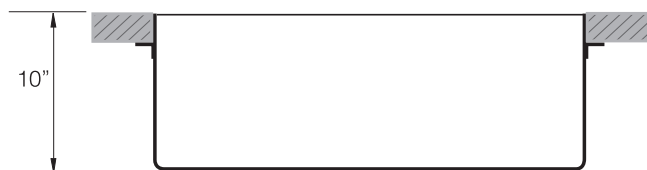

TOPZERO®

JERUSALEM TZ RS900

Seamless Edge Stainless Steel Sink

GENERAL

Fine quality sink bowls formed of 16 gauge BA 304 18/10 nickel bearing stainless steel.

DESIGN FEATURES

Bowl Depth : 10"
Finish : Soft Satin Finish
Underside : Sound absorbing pads and special paint
Drain Opening : 3-1/2"

OPTIONAL ACCESSORIES

Stainless Steel Bottom Grid GRS 900
Bamboo Cutting Board CBS 49
Drying Rack DR 495

SINK DIMENSIONS (INCHES)

INSTALLATION PROFILE *

SPECIFICATIONS

Patented in USA; Foreign Patents Pending