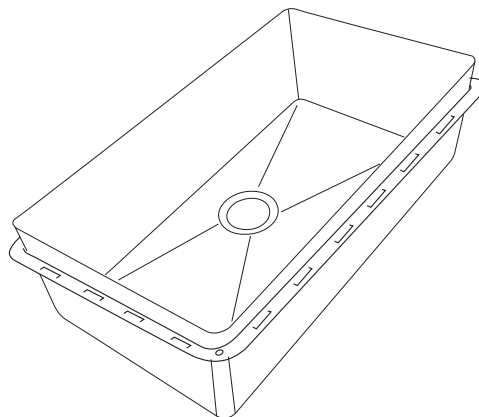

TOPZERO®

JERUSALEM TZ RS900

Seamless Edge Stainless Steel Sink

GENERAL

Fine quality sink bowls formed of 16 gauge BA 304 18/10 nickel bearing stainless steel.

DESIGN FEATURES

Bowl Depth : 10"
Finish : Soft Satin Finish
Underside : Sound absorbing pads and special paint
Drain Opening : 3-1/2"

OPTIONAL ACCESSORIES

Stainless Steel Bottom Grid GRS 900
Bamboo Cutting Board CBS 49
Drying Rack DR 495

SINK DIMENSIONS (INCHES)

INSTALLATION PROFILE *

SPECIFICATIONS

Patented in USA; Foreign Patents Pending