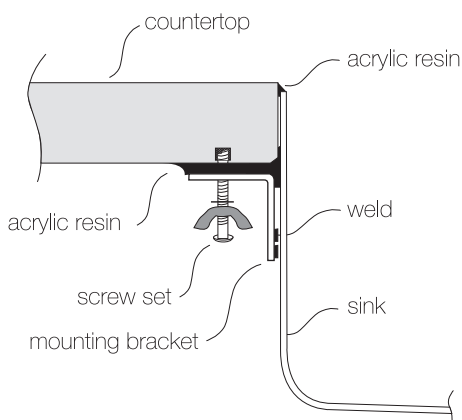

TOPZERO®

PARIS TZ Z457

Seamless Edge Stainless Steel Sink

GENERAL

Fine quality sink bowls formed of 16 gauge BA 304 18/10 nickel bearing stainless steel.

DESIGN FEATURES

Bowl Depth : 10"
Finish : Soft Satin Finish
Underside : Sound absorbing pads
and special paint
Drain Opening : 3-1/2"

OPTIONAL ACCESSORIES

Stainless Steel Bottom Grid	GRS 457
Bamboo Cutting Board	CBS 90
Glass Cutting Board	G 21.40
Stainless Steel Drying Rack	DR 455
Stainless Steel Colander	CL 406
Stainless Steel Colander	CT 10

SINK DIMENSIONS (INCHES)

INSTALLATION PROFILE *

SPECIFICATIONS

Patented in USA; Foreign Patents Pending

Watch the TopZero Sink
Installation video on [YouTube](#)

follow / like us @