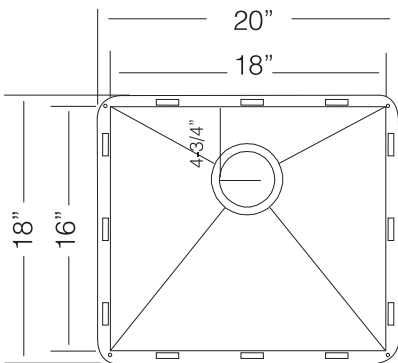

TOPZERO®

PARIS TZ Z457

Seamless Edge Stainless Steel Sink

GENERAL

Fine quality sink bowls formed of 16 gauge BA 304 18/10 nickel bearing stainless steel.

DESIGN FEATURES

Bowl Depth : 10"
Finish : Soft Satin Finish
Underside : Sound absorbing pads
and special paint
Drain Opening : 3-1/2"

SINK DIMENSIONS (INCHES)

INSTALLATION PROFILE *

SPECIFICATIONS

Patented in USA; Foreign Patents Pending

Watch the TopZero Sink
Installation video on [YouTube](#)

follow / like us @