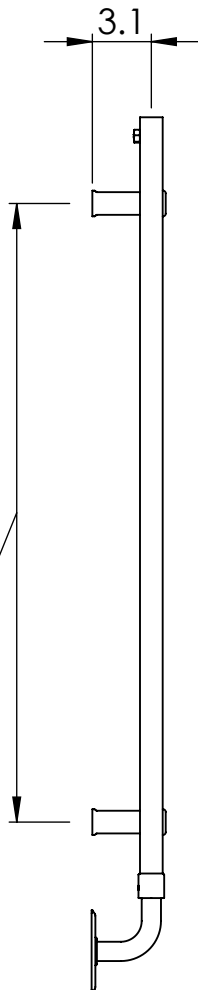

EU1C-(MD001)

39.4x19.7

Height: 39.4
Width: 19.7
Depth: 3.7
Weight HO: 9.5 kg
EO: kg

Tube ϕ : 1 + 1.2x1.6 D Section
Pipe Centres: 17.9
Elec. element if specified: 200
Output @ 50°C Δ T Watts: N/A
BTUs: N/A

All dimensions in inches

Manufactured from Mild Steel

brackets extendable
by a further 20mm

Vogue UK Ltd. reserve the right to alter specifications without prior notice.
ALL MEASUREMENTS ARE NOMINAL DIMENSIONS ONLY, AND ARE NOT BINDING.