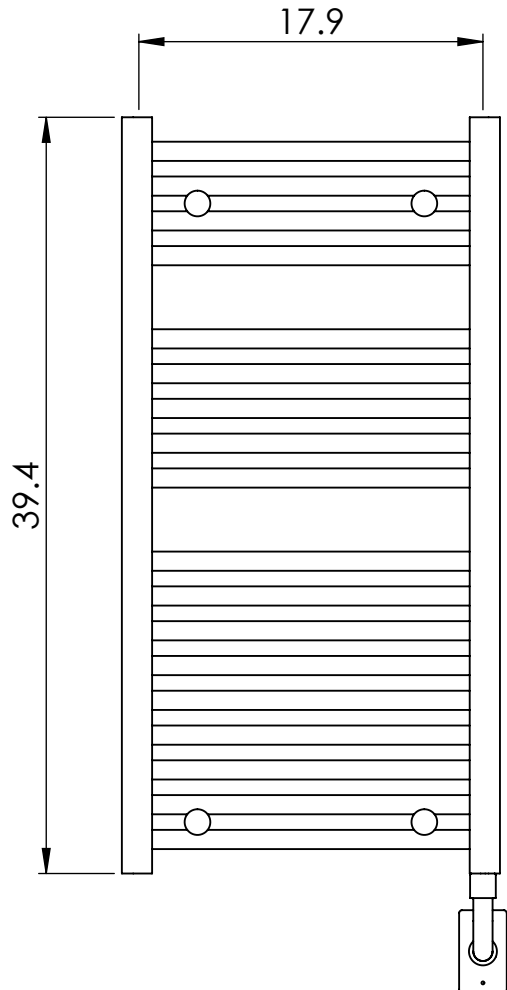

EU1C-(MD001)

39.4x19.7

Height: 39.4
Width: 19.7
Depth: 3.7
Weight HO: 9.5 kg
EO: kg

Tube ϕ : 1 + 1.2x1.6 D Section
Pipe Centres: 17.9
Elec. element if specified: 200
Output @ 50°C Δ T Watts: N/A
BTUs: N/A

All dimensions in inches

Manufactured from Mild Steel

brackets extendable
by a further 20mm

Vogue UK Ltd. reserve the right to alter specifications without prior notice.
ALL MEASUREMENTS ARE NOMINAL DIMENSIONS ONLY, AND ARE NOT BINDING.