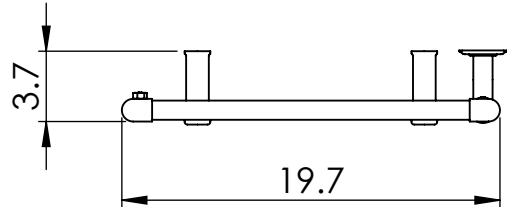

EU1C-(MD001)

39.4x19.7

Height: 39.4
Width: 19.7
Depth: 3.7
Weight HO: 9.5 kg
EO: kg

Tube ϕ : 1 + 1.2x1.6 D Section
Pipe Centres: 17.9
Elec. element if specified: 200
Output @ 50°C Δ T Watts: N/A
BTUs: N/A

All dimensions in inches

Manufactured from Mild Steel

brackets extendable
by a further 20mm

Vogue UK Ltd. reserve the right to alter specifications without prior notice.
ALL MEASUREMENTS ARE NOMINAL DIMENSIONS ONLY, AND ARE NOT BINDING.