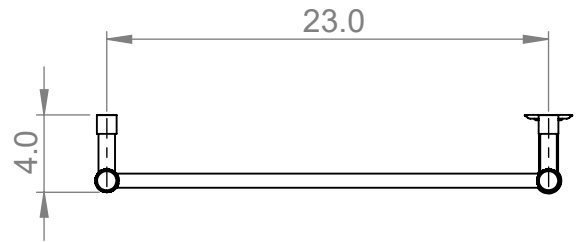

EUC3B 36x24x4"

Height: 36"
Width: 24"
Depth: 4"

Tube ϕ : 1" & 3/4"
Elec. element if specified: 125W
Pipe Centres: 23"
Output @ 50°C Δ T: N/A

All dimensions in inches

Manufactured from ISO/CEN CuZn36As (BS CZ126) brass tube