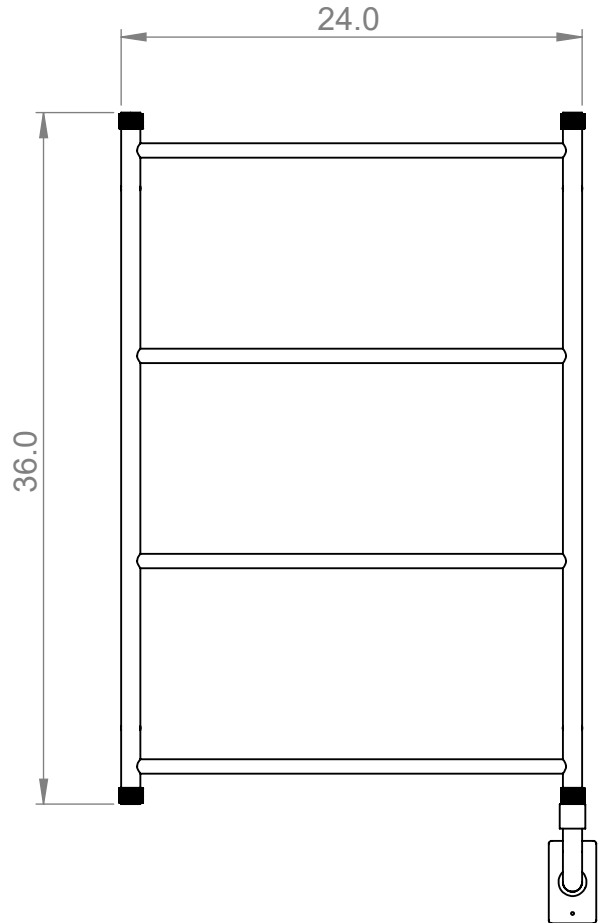

EUC3B 36x24x4"

Height: 36"
Width: 24"
Depth: 4"

Tube ϕ : 1" & 3/4"
Elec. element if specified: 125W
Pipe Centres: 23"
Output @ 50°C Δ T: N/A

All dimensions in inches

Manufactured from ISO/CEN CuZn36As (BS CZ126) brass tube