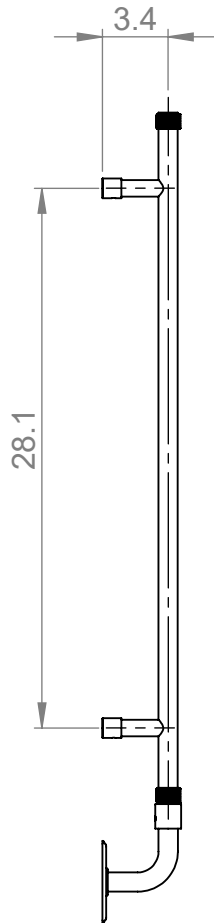

EUC3B 36x24x4"

Height: 36"
Width: 24"
Depth: 4"

Tube ϕ : 1" & 3/4"
Elec. element if specified: 125W
Pipe Centres: 23"
Output @ 50°C Δ T: N/A

All dimensions in inches

Manufactured from ISO/CEN CuZn36As (BS CZ126) brass tube

Vogue UK Ltd. reserve the right to alter specifications without prior notice.
ALL MEASUREMENTS ARE NOMINAL DIMENSIONS ONLY, AND ARE NOT BINDING.

SCALE 1:10

VOGUE UK
TOWEL WARMERS & RADIATORS

175 Memorial Drive Unit C
Shrewsbury MA 01545 USA
Tel: 508 887 8771 Fax: 508 887 8774
e-mail: info@vogueuk.com www.vogueuk.com