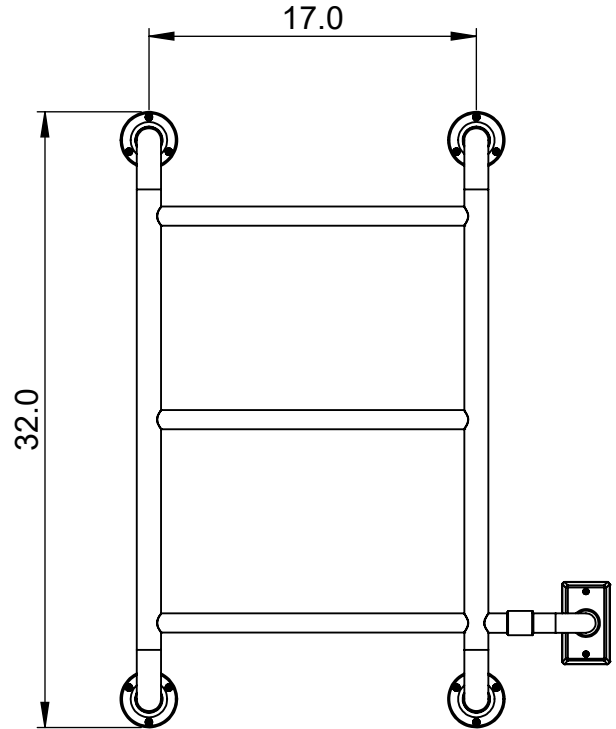

EUC4A-32.0x20.0

Height: 32.0
Width: 20.0
Depth: 5.5
Weight HO: kg
EO: kg

Tube ϕ : 1.25 + 1.0
Pipe Centres: 17.0
Elec. element if specified: 125
Output @ 50°C Δ T Watts: N/A
BTUs: N/A

All dimensions in inches

Manufactured from ISO/CEN CuZn36As (BS CZ126) brass tube

Vogue UK Ltd. reserve the right to alter specifications without prior notice.
ALL MEASUREMENTS ARE NOMINAL DIMENSIONS ONLY, AND ARE NOT BINDING.