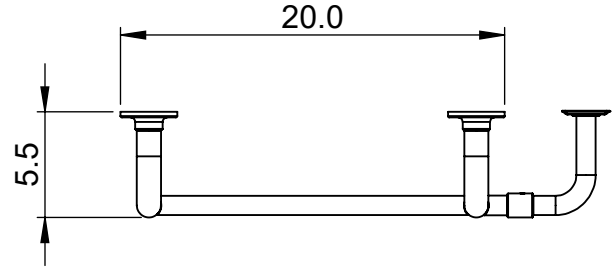

EUC4A-32.0x20.0

Height: 32.0
Width: 20.0
Depth: 5.5
Weight HO: kg
EO: kg

Tube ϕ : 1.25 + 1.0
Pipe Centres: 17.0
Elec. element if specified: 125
Output @ 50°C Δ T Watts: N/A
BTUs: N/A

All dimensions in inches

Manufactured from ISO/CEN CuZn36As (BS CZ126) brass tube

Vogue UK Ltd. reserve the right to alter specifications without prior notice.
ALL MEASUREMENTS ARE NOMINAL DIMENSIONS ONLY, AND ARE NOT BINDING.