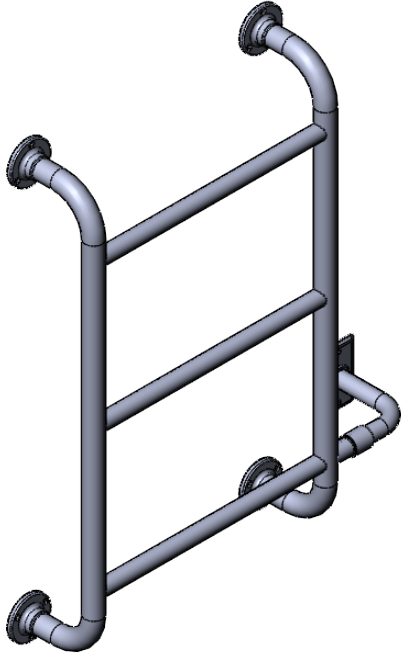

EUC4A-32.0x20.0

Height: 32.0
Width: 20.0
Depth: 5.5
Weight HO: kg
EO: kg

Tube ϕ : 1.25 + 1.0
Pipe Centres: 17.0
Elec. element if specified: 125
Output @ 50°C Δ T Watts: N/A
BTUs: N/A

All dimensions in inches

Manufactured from ISO/CEN CuZn36As (BS CZ126) brass tube

Vogue UK Ltd. reserve the right to alter specifications without prior notice.
ALL MEASUREMENTS ARE NOMINAL DIMENSIONS ONLY, AND ARE NOT BINDING.