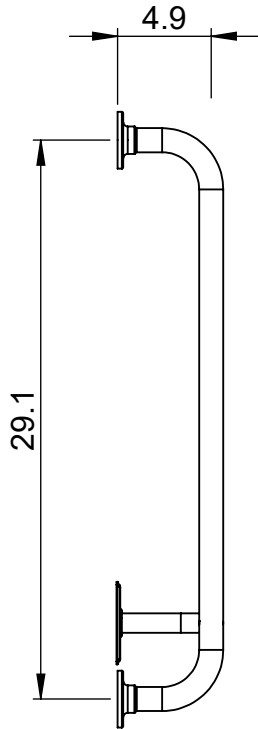

EUC4A-32.0x20.0

Height: 32.0
Width: 20.0
Depth: 5.5
Weight HO: kg
EO: kg

Tube ϕ : 1.25 + 1.0
Pipe Centres: 17.0
Elec. element if specified: 125
Output @ 50°C Δ T Watts: N/A
BTUs: N/A

All dimensions in inches

Manufactured from ISO/CEN CuZn36As (BS CZ126) brass tube

Vogue UK Ltd. reserve the right to alter specifications without prior notice.
ALL MEASUREMENTS ARE NOMINAL DIMENSIONS ONLY, AND ARE NOT BINDING.