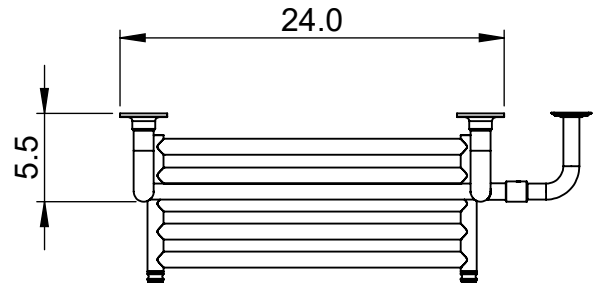

EUC4D-48.0x24.0

Height: 48.0
Width: 24.0
Depth: 5.5
Weight HO: kg
EO: kg

Tube ϕ : 1.25 + 1.0
Pipe Centres: 22.0
Elec. element if specified: 150
Output @ 50°C Δ T Watts: N/A
BTUs: N/A

All dimensions in inches

Manufactured from ISO/CEN CuZn36As (BS CZ126) brass tube

Vogue UK Ltd. reserve the right to alter specifications without prior notice.
ALL MEASUREMENTS ARE NOMINAL DIMENSIONS ONLY, AND ARE NOT BINDING.