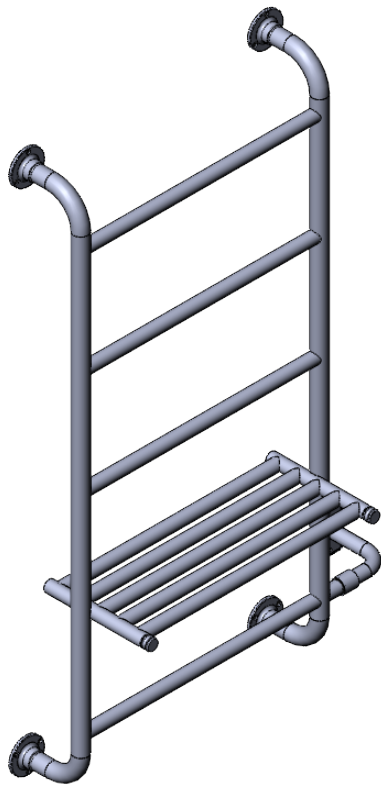

EUC4D-48.0x24.0

Height: 48.0
Width: 24.0
Depth: 5.5
Weight HO: kg
EO: kg

Tube ϕ : 1.25 + 1.0
Pipe Centres: 22.0
Elec. element if specified: 150
Output @ 50°C Δ T Watts: N/A
BTUs: N/A

All dimensions in inches

Manufactured from ISO/CEN CuZn36As (BS CZ126) brass tube

Vogue UK Ltd. reserve the right to alter specifications without prior notice.
ALL MEASUREMENTS ARE NOMINAL DIMENSIONS ONLY, AND ARE NOT BINDING.