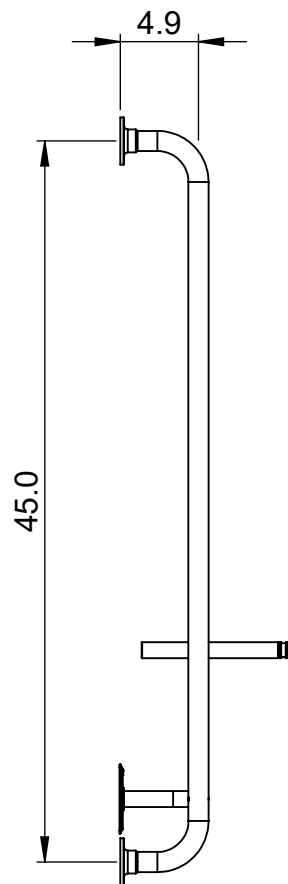

EUC4D-48.0x24.0

Height: 48.0
Width: 24.0
Depth: 5.5
Weight HO: kg
EO: kg

Tube ϕ : 1.25 + 1.0
Pipe Centres: 22.0
Elec. element if specified: 150
Output @ 50°C Δ T Watts: N/A
BTUs: N/A

All dimensions in inches

Manufactured from ISO/CEN CuZn36As (BS CZ126) brass tube

Vogue UK Ltd. reserve the right to alter specifications without prior notice.
ALL MEASUREMENTS ARE NOMINAL DIMENSIONS ONLY, AND ARE NOT BINDING.