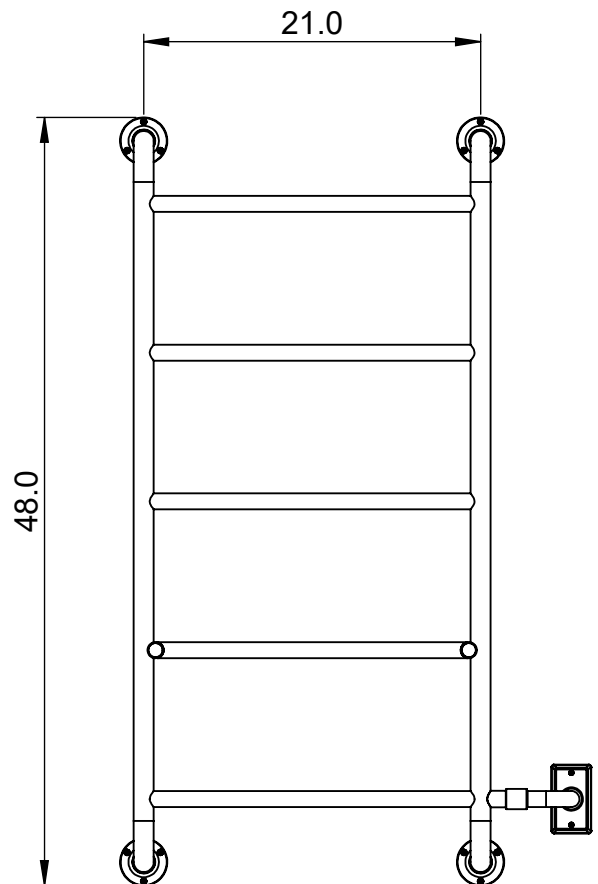

EUC4D-48.0x24.0

Height: 48.0
Width: 24.0
Depth: 5.5
Weight HO: kg
EO: kg

Tube ϕ : 1.25 + 1.0
Pipe Centres: 22.0
Elec. element if specified: 150
Output @ 50°C Δ T Watts: N/A
BTUs: N/A

All dimensions in inches

Manufactured from ISO/CEN CuZn36As (BS CZ126) brass tube

Vogue UK Ltd. reserve the right to alter specifications without prior notice.
ALL MEASUREMENTS ARE NOMINAL DIMENSIONS ONLY, AND ARE NOT BINDING.