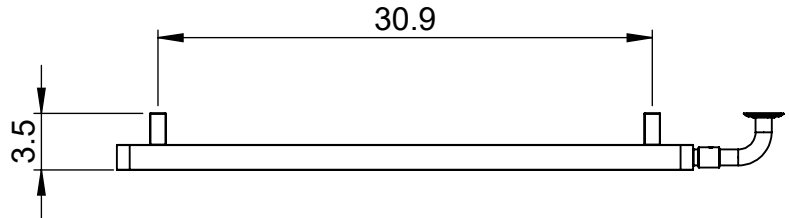

EUC6B-5.5x36.0 Rad

Height: 5.5
Width: 36.0
Depth: 3.5
Weight HO: kg
EO: kg

Tube ϕ : 1.57sq
Pipe Centres: N/A
Elec. element if specified: 100
Output @ 50°C Δ T Watts: N/A
BTUs: N/A

All dimensions in inches

Manufactured from 1.4301/X5CrNi18-10 Stainless Steel

Vogue UK Ltd. reserve the right to alter specifications without prior notice.
ALL MEASUREMENTS ARE NOMINAL DIMENSIONS ONLY, AND ARE NOT BINDING.

SCALE 1:20