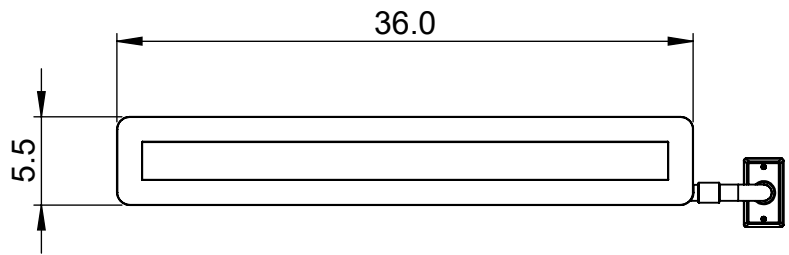

EUC6B-5.5x36.0 Rad

Height: 5.5
Width: 36.0
Depth: 3.5
Weight HO: kg
EO: kg

Tube ϕ : 1.57sq
Pipe Centres: N/A
Elec. element if specified: 100
Output @ 50°C Δ T Watts: N/A
BTUs: N/A

All dimensions in inches

Manufactured from 1.4301/X5CrNi18-10 Stainless Steel

Vogue UK Ltd. reserve the right to alter specifications without prior notice.
ALL MEASUREMENTS ARE NOMINAL DIMENSIONS ONLY, AND ARE NOT BINDING.

SCALE 1:20