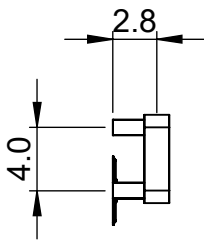

EUC6B-5.5x36.0 Rad

Height: 5.5
Width: 36.0
Depth: 3.5
Weight HO: kg
EO: kg

Tube ϕ : 1.57sq
Pipe Centres: N/A
Elec. element if specified: 100
Output @ 50°C Δ T Watts: N/A
BTUs: N/A

All dimensions in inches

Manufactured from 1.4301/X5CrNi18-10 Stainless Steel

Vogue UK Ltd. reserve the right to alter specifications without prior notice.
ALL MEASUREMENTS ARE NOMINAL DIMENSIONS ONLY, AND ARE NOT BINDING.

SCALE 1:20