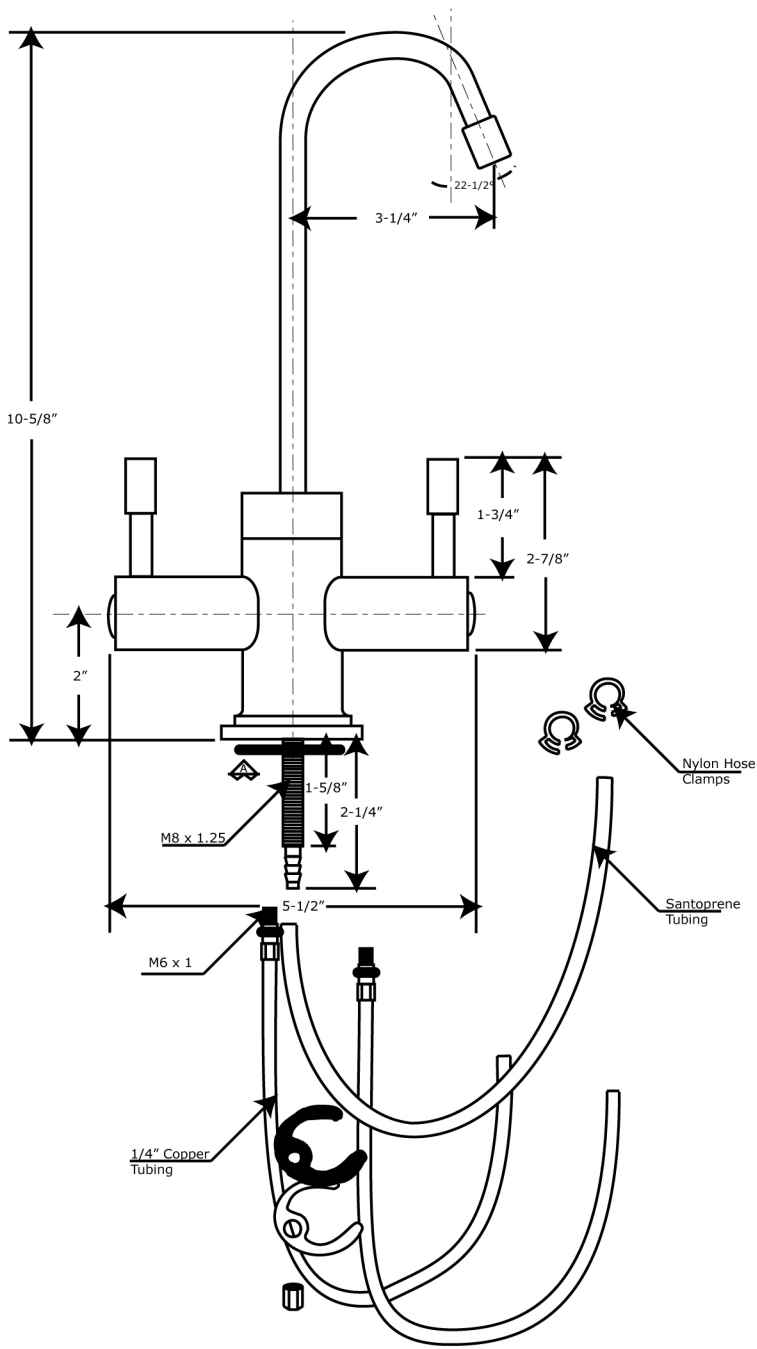

D2051 Hot and Cold Dispenser

**MUST BE USED WITH
HOT WATER TANK**