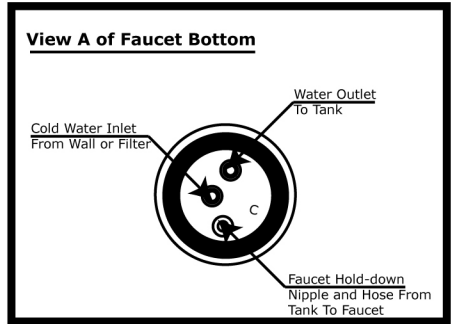

D2051 Hot and Cold Dispenser

**MUST BE USED WITH
HOT WATER TANK**