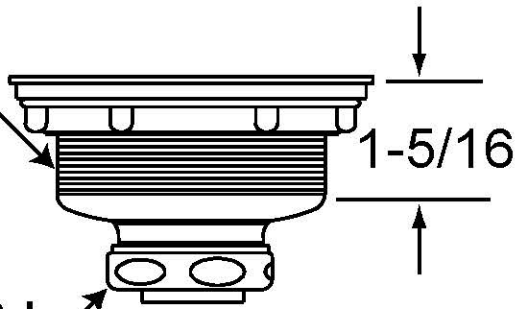

# D213

4-3/8" Dia

3-1/4" Dia

3-3/8" Dia

1-5/16

1-1/2" SJ

**WESTBRASS**  
Fine Decorative Plumbing Since 1935

2429 E. Olympic Blvd.  
Los Angeles, CA 90021