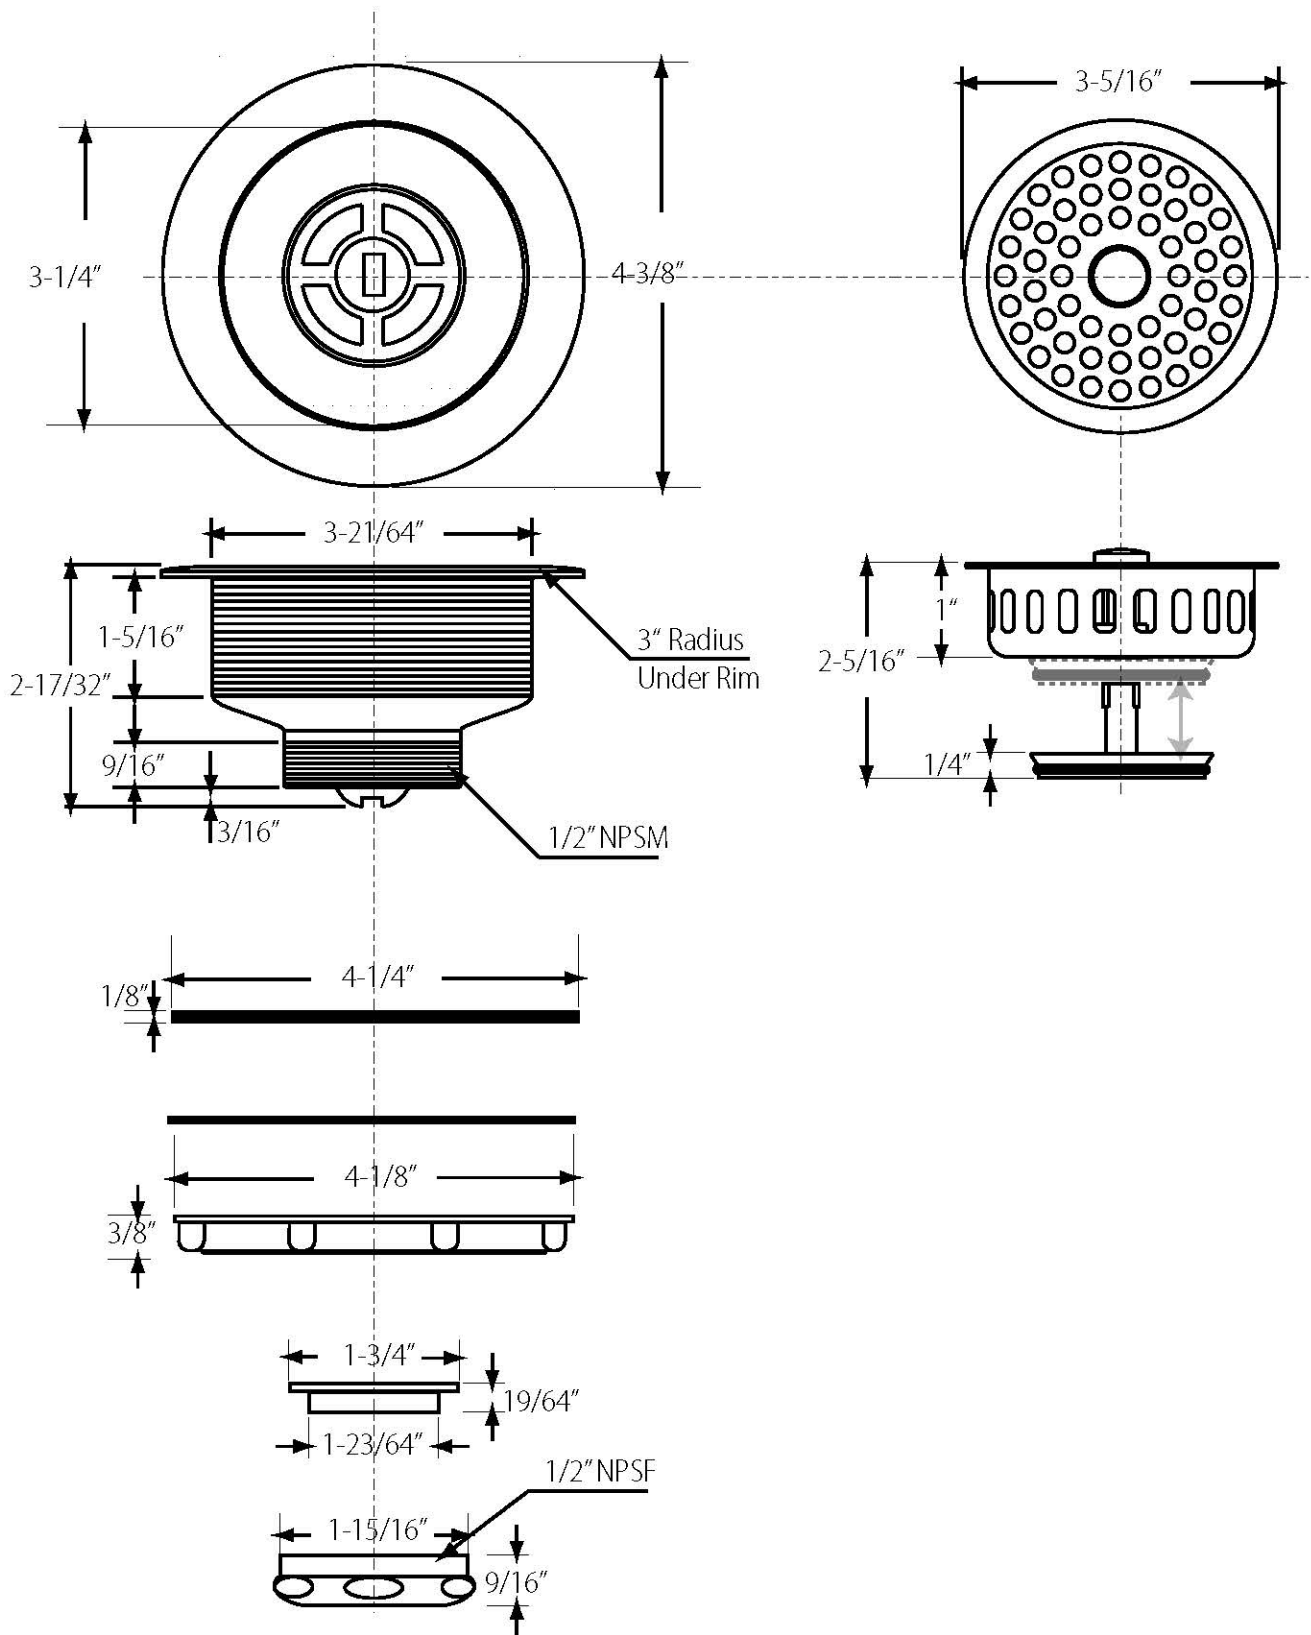

# D2145

**WESTBRASS**  
Fine Decorative Plumbing Since 1935

2429 E. Olympic Blvd.  
Los Angeles, CA 90021

TITLE	Two Pack Post Style Basket Strainer (D214)		
DWG NO.	D2145	DATE	1-26-2015
		REV	B
Scale	NTS	mrohfs	Sheet 1 of 1