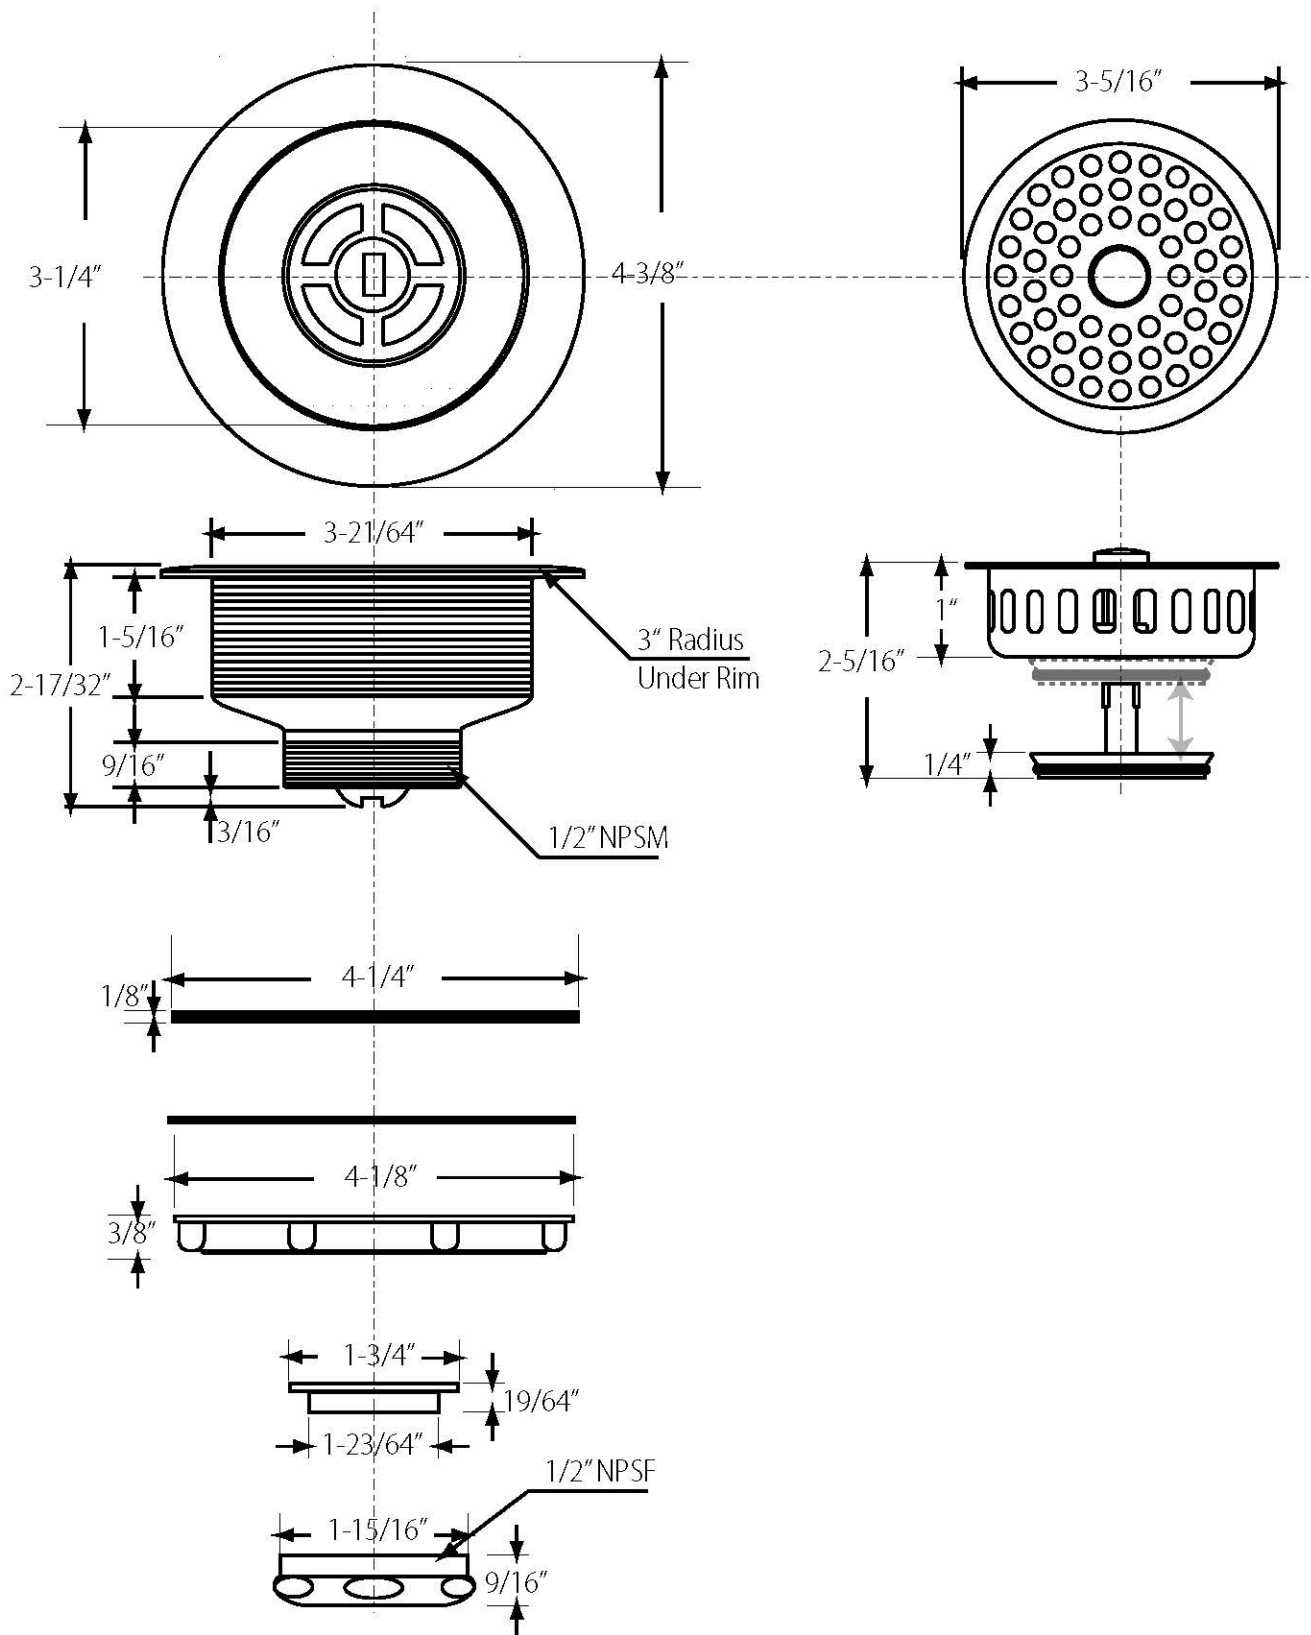

D2145

WESTBRASS
Fine Decorative Plumbing Since 1935

2429 E. Olympic Blvd.
Los Angeles, CA 90021

TITLE	Two Pack Post Style Basket Strainer (D214)		
DWG NO.	D2145	DATE	1-26-2015
		REV	B
Scale	NTS	mrohfs	Sheet 1 of 1