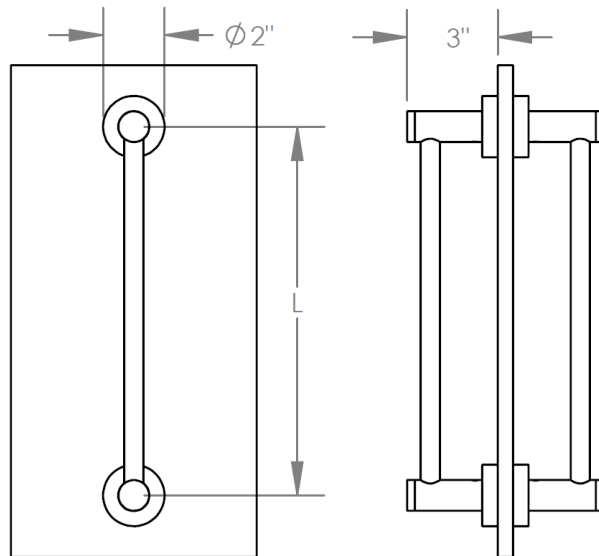

111-0.1-_DDP

Glass Mounted Double Door Pull

For use with 1/2" thick glass with Ø1/2" holes

Sutton Collection

MODEL NO.	DIMENSION OF L
111-0.1-6DDP	6" CTC
111-0.1-12DDP	12" CTC
111-0.1-18DDP	18" CTC
111-0.1A-DDP	24" CTC