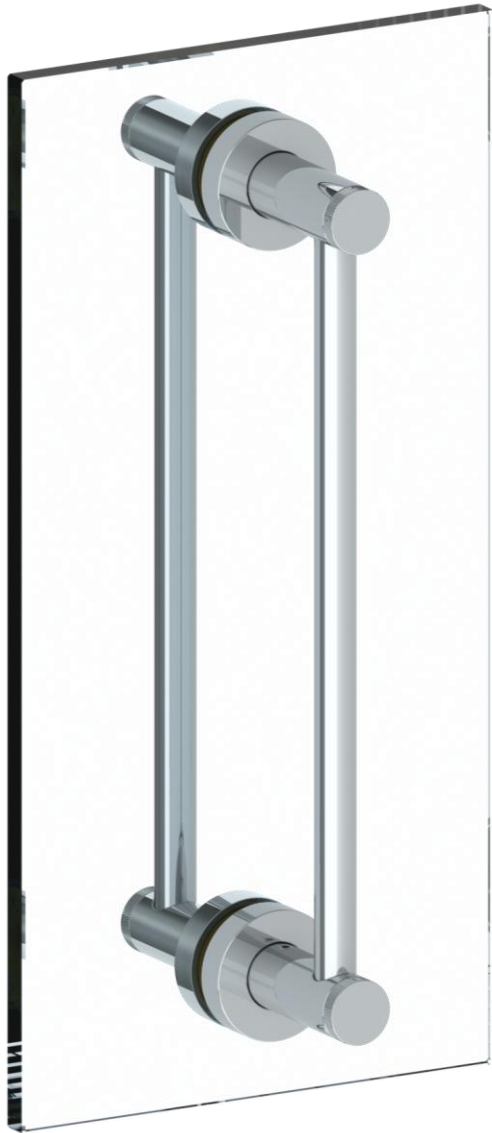

111-0.1-_DDP

Glass Mounted Double Door Pull

For use with 1/2" thick glass with Ø1/2" holes

Sutton Collection

MODEL NO.	DIMENSION OF L
111-0.1-6DDP	6" CTC
111-0.1-12DDP	12" CTC
111-0.1-18DDP	18" CTC
111-0.1A-DDP	24" CTC