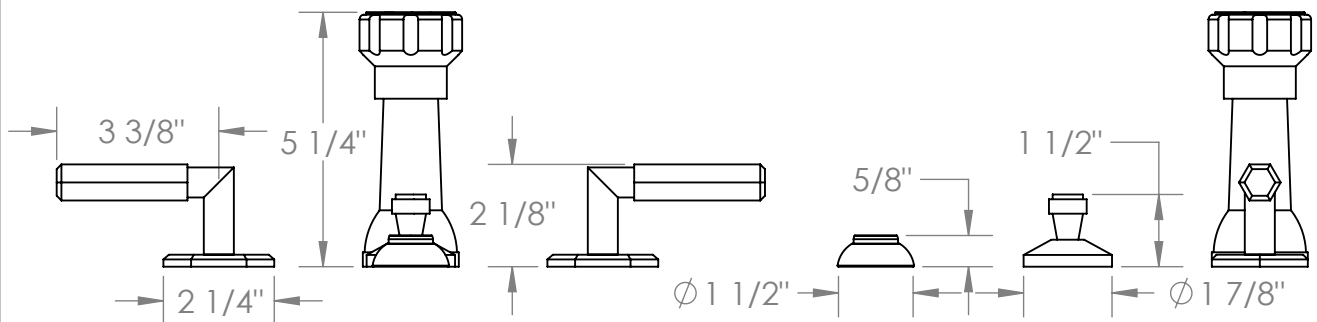

133-4-JA4

Deck Mounted 4 Hold Bidet Set
Include MPU7 pop-up drain

Meets the applicable requirements of ASME A112.18.1-2005/CSA B125.1-05, entitled "Plumbing Supply Fittings"

WATERMARK DESIGNS 1/11/2022

350 Dewitt Ave Brooklyn NY 11207 USA T 718 257 2800 F 718 257 2144 info@watermark-designs.com