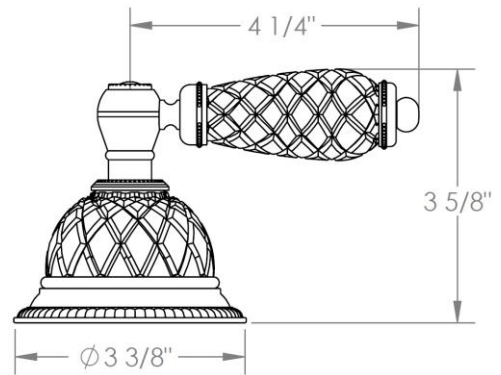

180-P80-__
Trim Kit for Pressure Balance Valve
For use with SS-PB75 concealed rough

HANDLE TRIM OPTIONS

AA - VENICE

BB - GENOA

CC - POMPEI

DD - NAPLES

SWU - FLORENCE

T - TUSCANY