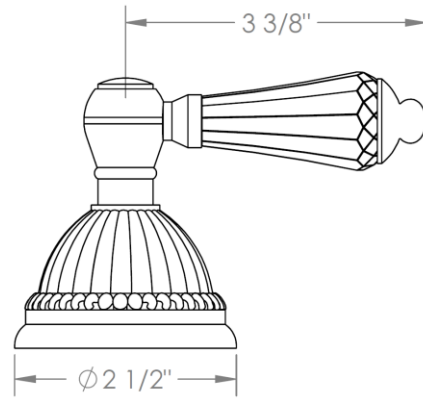

180-P80-__
Trim Kit for Pressure Balance Valve
For use with SS-PB75 concealed rough

HANDLE TRIM OPTIONS

AA - VENICE

BB - GENOA

CC - POMPEI

DD - NAPLES

SWU - FLORENCE

T - TUSCANY