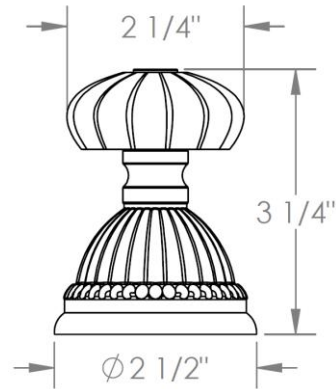

180-P80-__
Trim Kit for Pressure Balance Valve
For use with SS-PB75 concealed rough

HANDLE TRIM OPTIONS

AA - VENICE

BB - GENOA

CC - POMPEI

DD - NAPLES

SWU - FLORENCE

T - TUSCANY