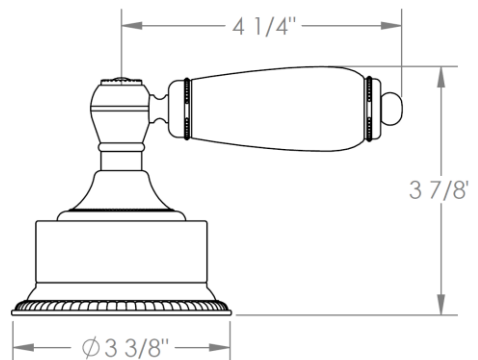

180-P80-__
Trim Kit for Pressure Balance Valve
For use with SS-PB75 concealed rough

HANDLE TRIM OPTIONS

AA - VENICE

BB - GENOA

CC - POMPEI

DD - NAPLES

SWU - FLORENCE

T - TUSCANY