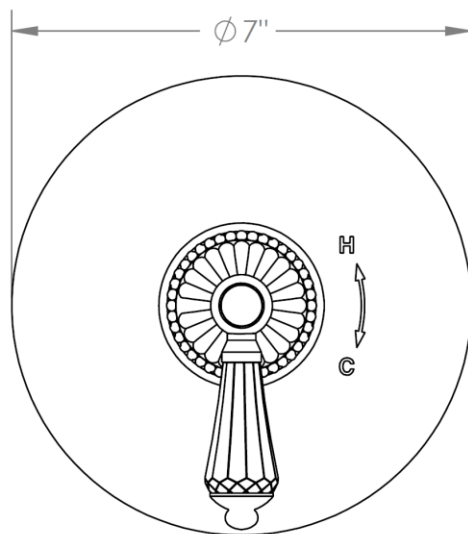

180-P80-__
Trim Kit for Pressure Balance Valve
For use with SS-PB75 concealed rough

HANDLE TRIM OPTIONS

AA - VENICE

BB - GENOA

CC - POMPEI

DD - NAPLES

SWU - FLORENCE

T - TUSCANY