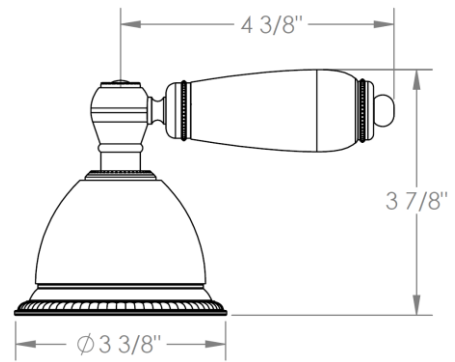

180-P80-__
Trim Kit for Pressure Balance Valve
For use with SS-PB75 concealed rough

HANDLE TRIM OPTIONS

AA - VENICE

BB - GENOA

CC - POMPEI

DD - NAPLES

SWU - FLORENCE

T - TUSCANY