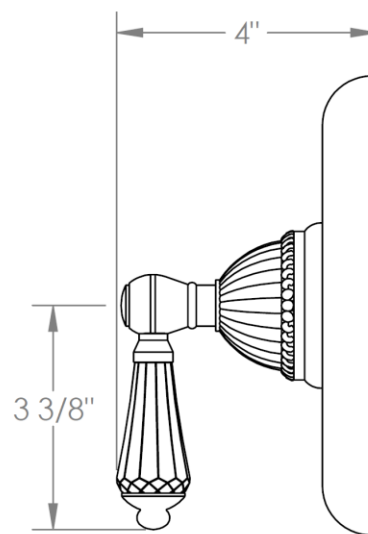

180-P80-__
Trim Kit for Pressure Balance Valve
For use with SS-PB75 concealed rough

HANDLE TRIM OPTIONS

AA - VENICE

BB - GENOA

CC - POMPEI

DD - NAPLES

SWU - FLORENCE

T - TUSCANY