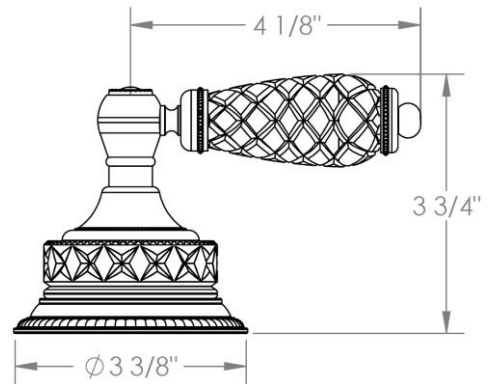

180-P80-__
Trim Kit for Pressure Balance Valve
For use with SS-PB75 concealed rough

HANDLE TRIM OPTIONS

AA - VENICE

BB - GENOA

CC - POMPEI

DD - NAPLES

SWU - FLORENCE

T - TUSCANY