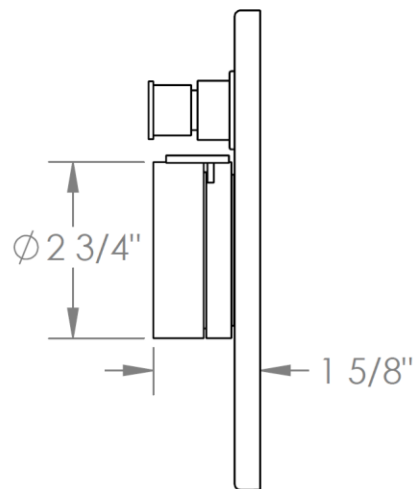

21-P90-E2

Trim Kit Only for Pressure Balance Valve with Diverter
Requires SS-PB85 concealed rough

WATERMARK DESIGNS 11/21/2018