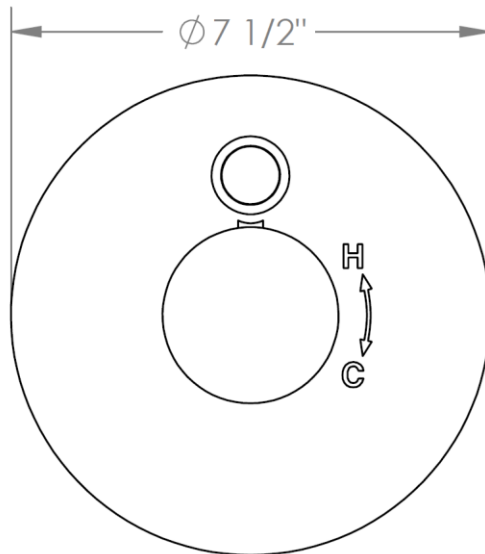

21-P90-E2

Trim Kit Only for Pressure Balance Valve with Diverter
Requires SS-PB85 concealed rough

WATERMARK DESIGNS 11/21/2018