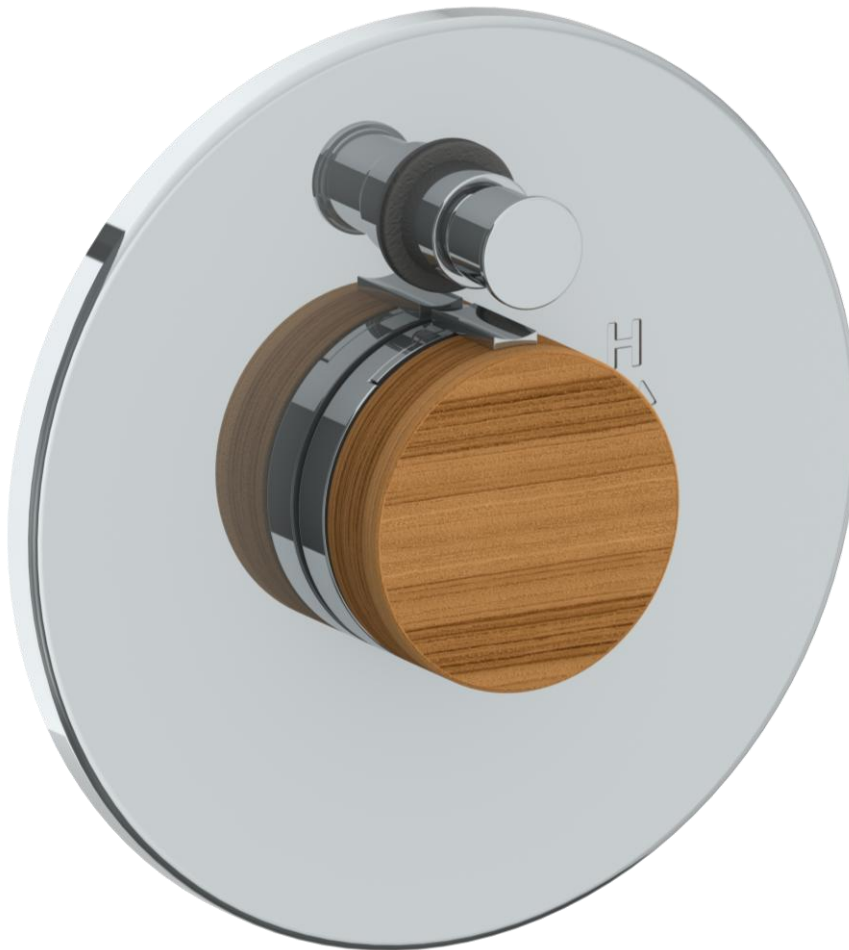

21-P90-E2

Trim Kit Only for Pressure Balance Valve with Diverter
Requires SS-PB85 concealed rough

WATERMARK DESIGNS 11/21/2018