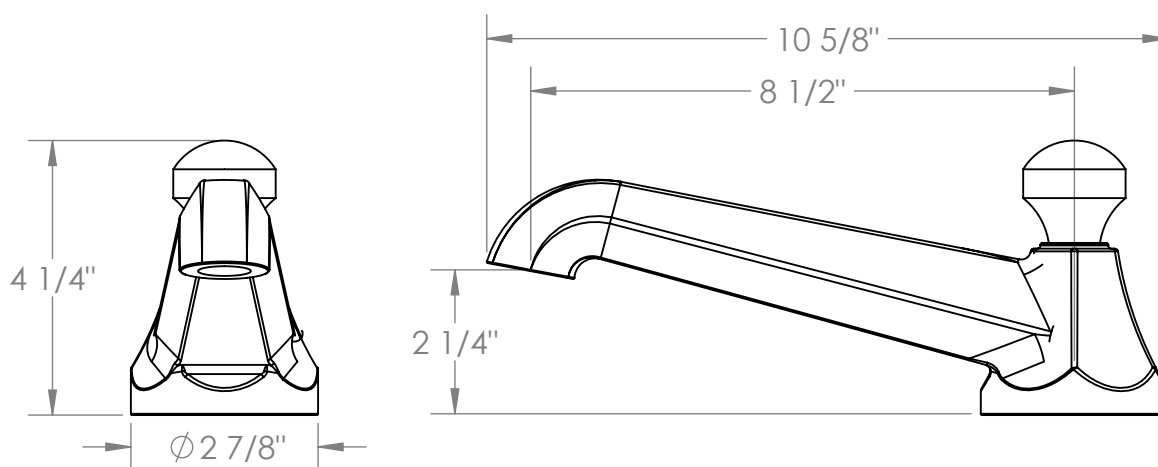

312-DS

Deck Mounted Bath Spout

Meets the applicable requirements of ASME A112.18.1-2005/CSA B125.1-05, entitled "Plumbing Supply Fittings"

WATERMARK DESIGNS 11/20/2019

350 Dewitt Ave Brooklyn NY 11207 USA T 718 257 2800 F 718 257 2144 info@watermark-designs.com