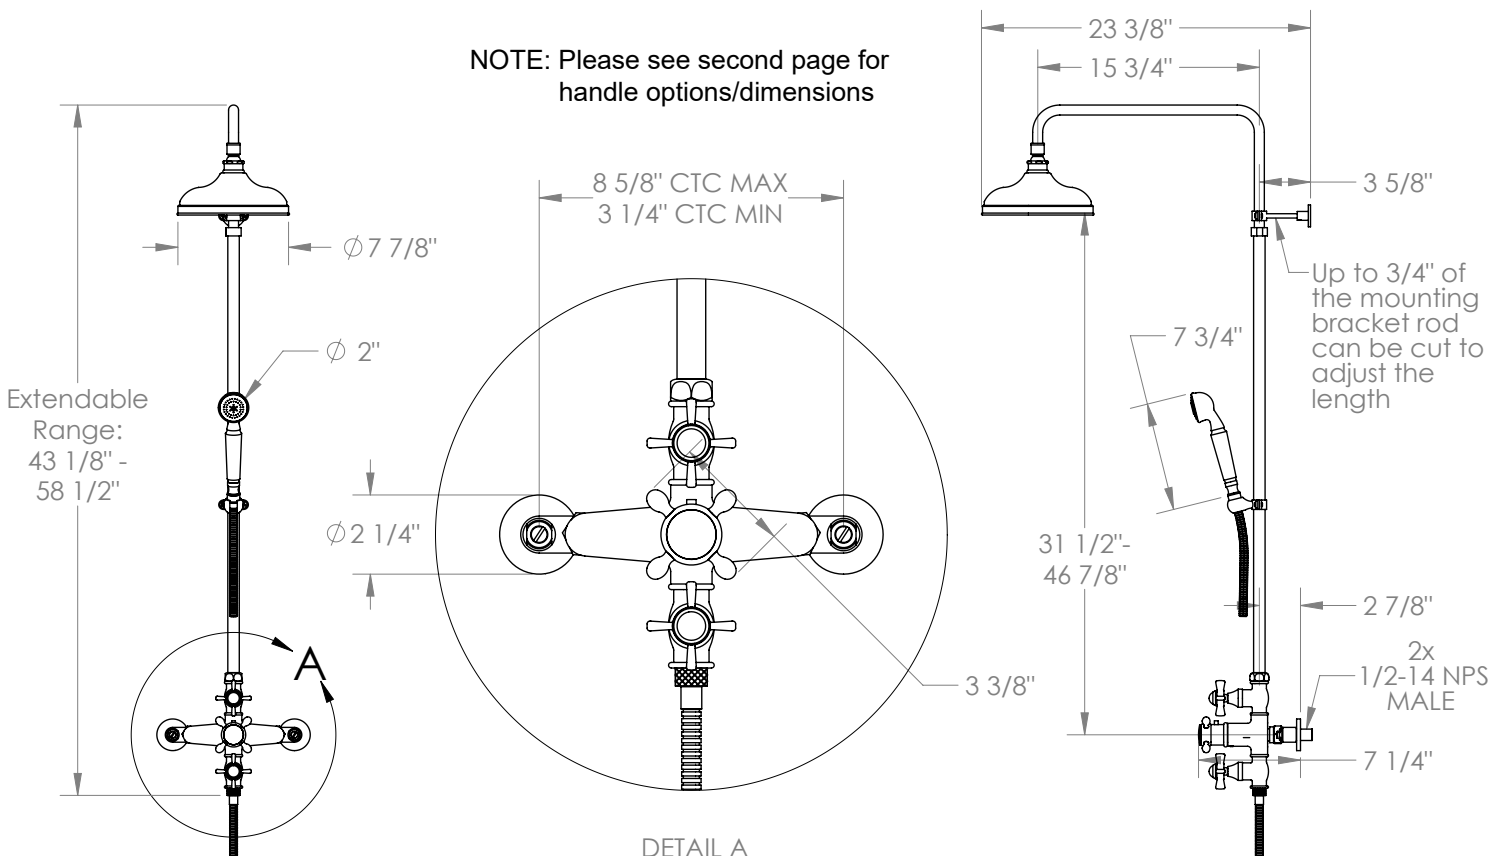

WATERMARK

BROOKLYN, NEW YORK

Stratford 321-EX8500-V

Wall Mounted Exposed Thermostatic Shower with
Hand Shower Set

- Features an adjustable riser that can raise or lower the height of the shower head.
- Wall bracket can be repositioned along the length of the riser body.
- Includes backflow preventors in the hand shower and water supply inlets.
- Uses a 1/2" thermostatic valve.
- Shower Head: SH-RH075
- Hand Shower: SH-S525-A
- Shower Head + Hand Shower Flow Rate: 1.75 gpm @80 psi
- Hose: DS- 5079SM (Length: 49")
- Professional Installation Required

Available in all finishes shown on the [Watermark Designs website](http://www.watermark-designs.com)

Meets the applicable requirements of ASME A112.18.1-2005/CSA B125.1-05, entitled "Plumbing Supply Fittings".