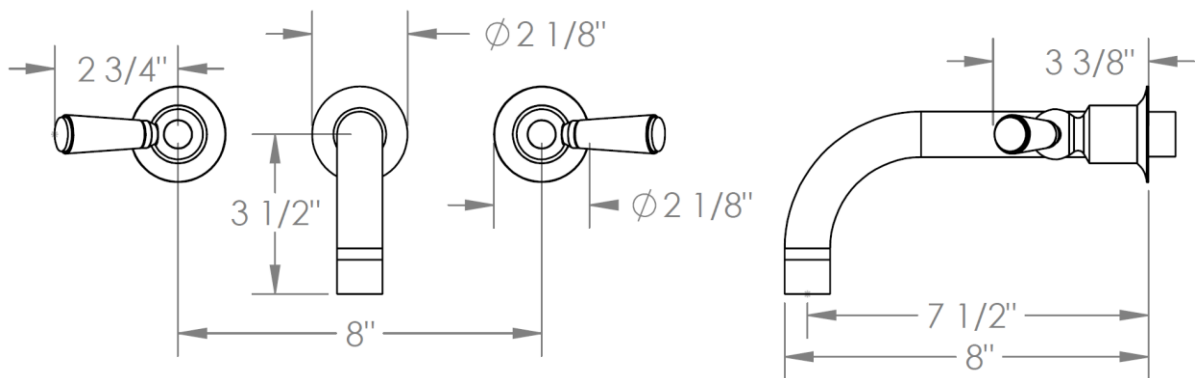

34-5-H4

Wall Mounted 3 Hole Bath Set

For use with SS-506 or SS-THV2.2-26C concealed rough

Note: Some building codes may require a remote pressure balancing valve, such as the SS-PB50

Meets the applicable requirements of ASME A112.18.1-2005/CSA B125.1-05, entitled "Plumbing Supply Fittings"

WATERMARK DESIGNS 8/31/2018

350 Dewitt Ave Brooklyn NY 11207 USA T 718 257 2800 F 718 257 2144 info@watermark-designs.com

Haley Handle Trim Options

B9M – SISTINA

DD2 – ASTAIRE

DD3 – GARBO

H4 – HARMONIE

Haley Handle Trim Options