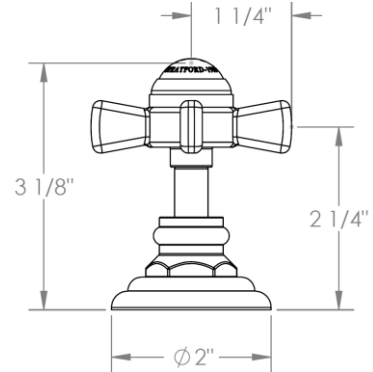

Haley Handle Trim Options

S1 – PRESTON