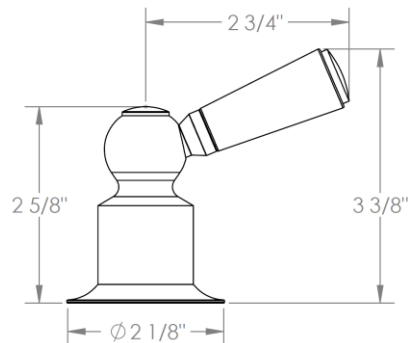

34-5-H4

Wall Mounted 3 Hole Bath Set

For use with SS-506 or SS-THV2.2-26C concealed rough

Note: Some building codes may require a remote pressure balancing valve, such as the SS-PB50

Meets the applicable requirements of ASME A112.18.1-2005/CSA B125.1-05, entitled "Plumbing Supply Fittings"

WATERMARK DESIGNS 8/31/2018

350 Dewitt Ave Brooklyn NY 11207 USA T 718 257 2800 F 718 257 2144 info@watermark-designs.com

Haley Handle Trim Options

B9M – SISTINA

DD2 – ASTAIRE

DD3 – GARBO

H4 – HARMONIE

Haley Handle Trim Options