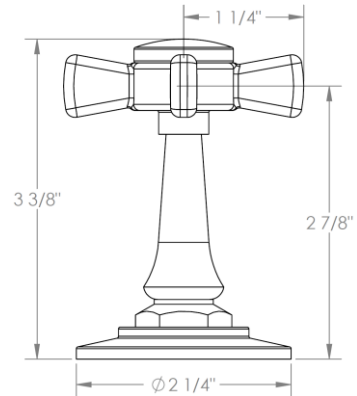

34-5-H4

Wall Mounted 3 Hole Bath Set

For use with SS-506 or SS-THV2.2-26C concealed rough

Note: Some building codes may require a remote pressure balancing valve, such as the SS-PB50

Meets the applicable requirements of ASME A112.18.1-2005/CSA B125.1-05, entitled "Plumbing Supply Fittings"

WATERMARK DESIGNS 8/31/2018

350 Dewitt Ave Brooklyn NY 11207 USA T 718 257 2800 F 718 257 2144 info@watermark-designs.com

Haley Handle Trim Options

B9M – SISTINA

DD2 – ASTAIRE

DD3 – GARBO

H4 – HARMONIE

Haley Handle Trim Options