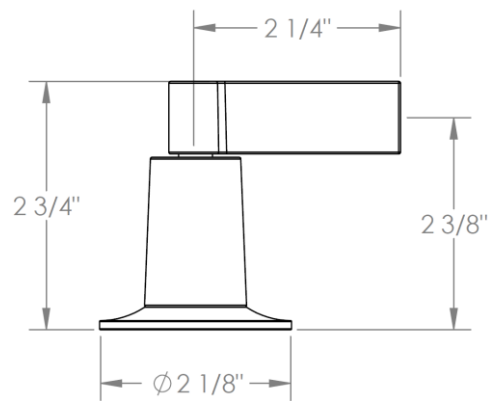

34-5-H4

Wall Mounted 3 Hole Bath Set

For use with SS-506 or SS-THV2.2-26C concealed rough

Note: Some building codes may require a remote pressure balancing valve, such as the SS-PB50

Meets the applicable requirements of ASME A112.18.1-2005/CSA B125.1-05, entitled "Plumbing Supply Fittings"

WATERMARK DESIGNS 8/31/2018

350 Dewitt Ave Brooklyn NY 11207 USA T 718 257 2800 F 718 257 2144 info@watermark-designs.com

Haley Handle Trim Options

B9M – SISTINA

DD2 – ASTAIRE

DD3 – GARBO

H4 – HARMONIE

Haley Handle Trim Options