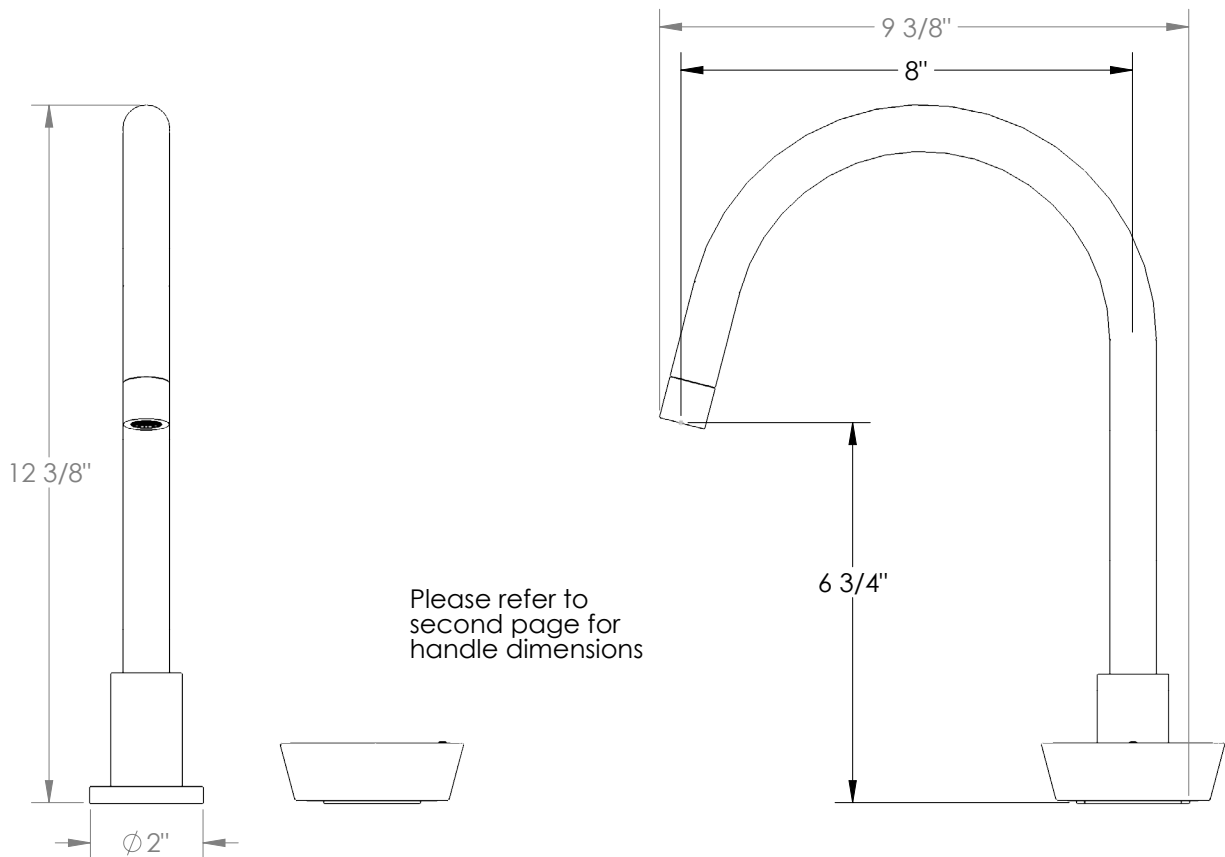

WATERMARK

BROOKLYN, NEW YORK

Zen 36-7.1.3G-CM Deck Mounted, Single Handle, Gooseneck Faucet

- Fits Deck Up To 3" Thick
- Recommended Mounting Hole: 1-3/8"
- All Lead-Free Brass Construction
- Flow Rate: 1.75 GPM
- Ceramic Mixing Cartridge
- 360° Rotating Spout
- Professional Installation Required

Available in all finishes shown on the [Watermark Designs website](#)

Meets the applicable requirements of ASME A112.18.1-2005/CSA B125.1-05, entitled "Plumbing Supply Fittings".

Watermark Designs reserves the right to make revisions without notice to produce specifications. All product dimensions are nominal.