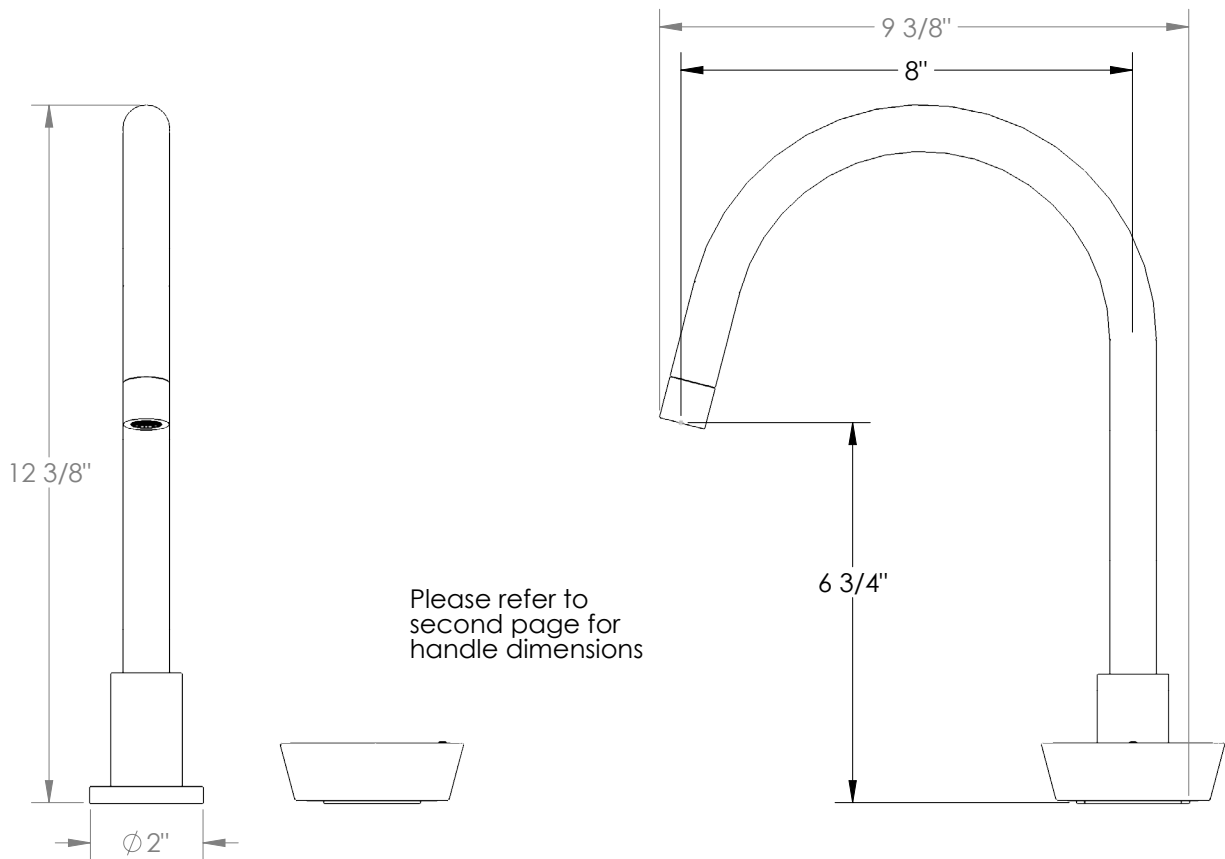

WATERMARK

BROOKLYN, NEW YORK

Zen 36-7.1.3G-WM Deck Mounted, Single Handle, Gooseneck Faucet

- Fits Deck Up To 3" Thick
- Recommended Mounting Hole: 1-3/8"
- All Lead-Free Brass Construction
- Flow Rate: 1.75 GPM
- Ceramic Mixing Cartridge
- 360° Rotating Spout
- Professional Installation Required

Available in all finishes shown on the [Watermark Designs website](#)

Meets the applicable requirements of ASME A112.18.1-2005/CSA B125.1-05, entitled "Plumbing Supply Fittings".

Watermark Designs reserves the right to make revisions without notice to produce specifications. All product dimensions are nominal.