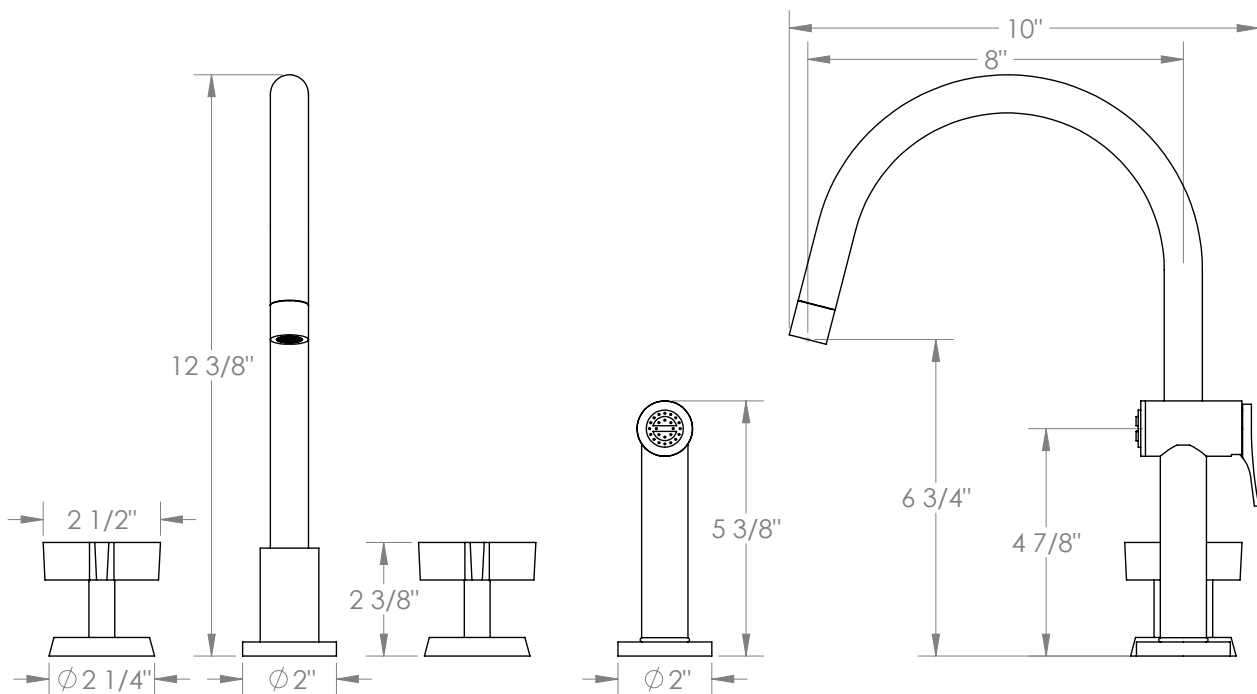

# WATERMARK

BROOKLYN, NEW YORK

Blue

37-7.1G-BL3

Deck Mounted, Two Handle, Gooseneck Faucet  
with Side Spray

- Side Spray Hose Length: 50" (Final Length May Vary)
- Fits Deck Up To 1-3/4" Thick
- Recommended Mounting Hole: 1-3/8"
- All Lead-Free Brass Construction
- Flow Rate: 1.75 GPM
- 1/4 Turn Ceramic Cartridge
- 360° Rotating Spout
- Professional Installation Required

Available in all finishes shown on the [Watermark Designs website](#)

Meets the applicable requirements of ASME A112.18.1-2005/CSA B125.1-05, entitled "Plumbing Supply Fittings".

Watermark Designs reserves the right to make revisions without notice to produce specifications. All product dimensions are nominal.