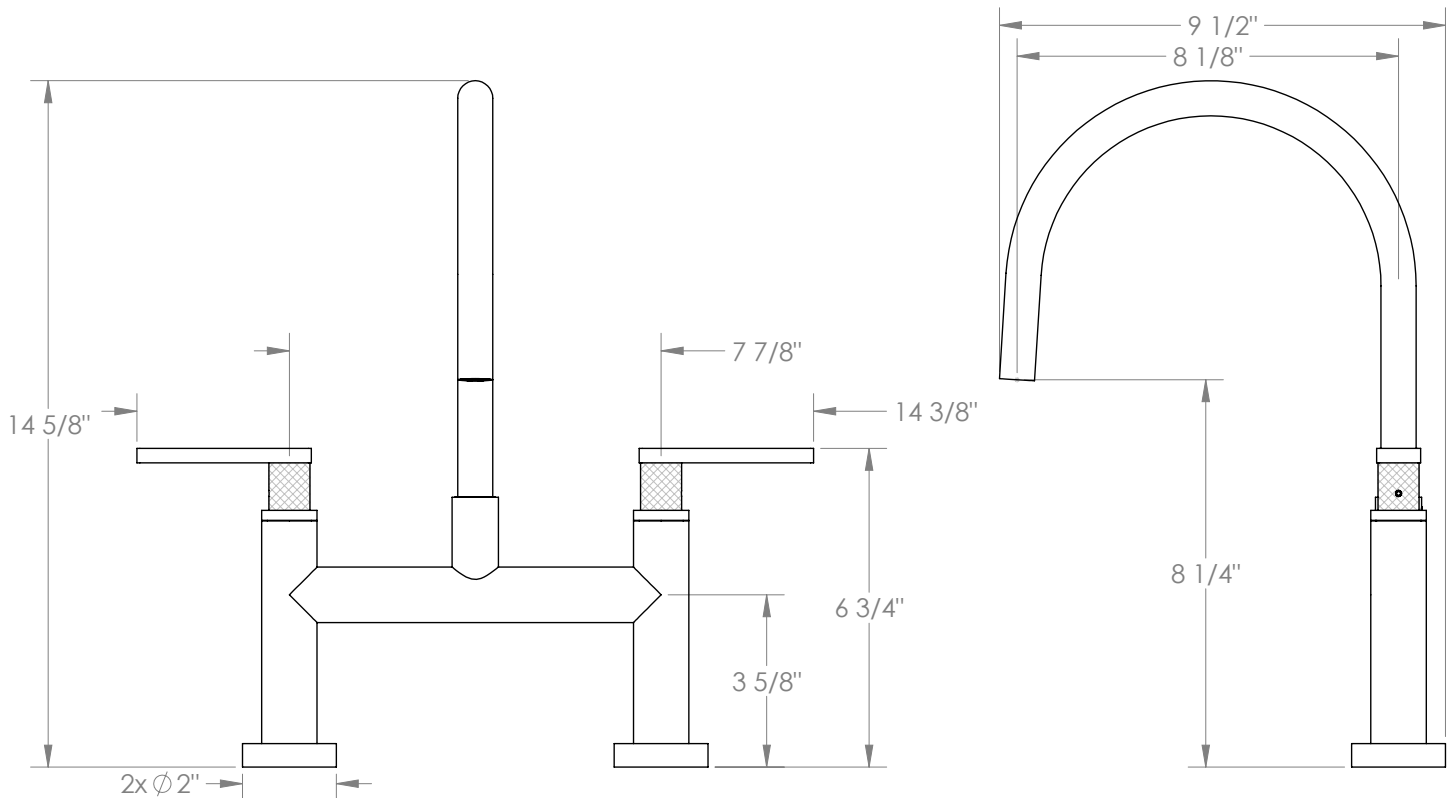

## Rainey 70-7.5G-RNK8

Deck Mounted, Gooseneck, Bridge Kitchen  
Faucet

- Fits Deck Up To 2" Thick
- Recommended Mounting Hole: 1-1/8"
- All Lead-Free Brass Construction
- Flow Rate: 1.75 GPM
- 1/4 Turn Ceramic Cartridge
- 360° Rotating Spout
- Professional Installation Required

Available in all finishes shown on the [Watermark Designs website](#)

Meets the applicable requirements of ASME A112.18.1-2005/CSA B125.1-05, entitled "Plumbing Supply Fittings".

Watermark Designs reserves the right to make revisions without notice to produce specifications. All product dimensions are nominal.