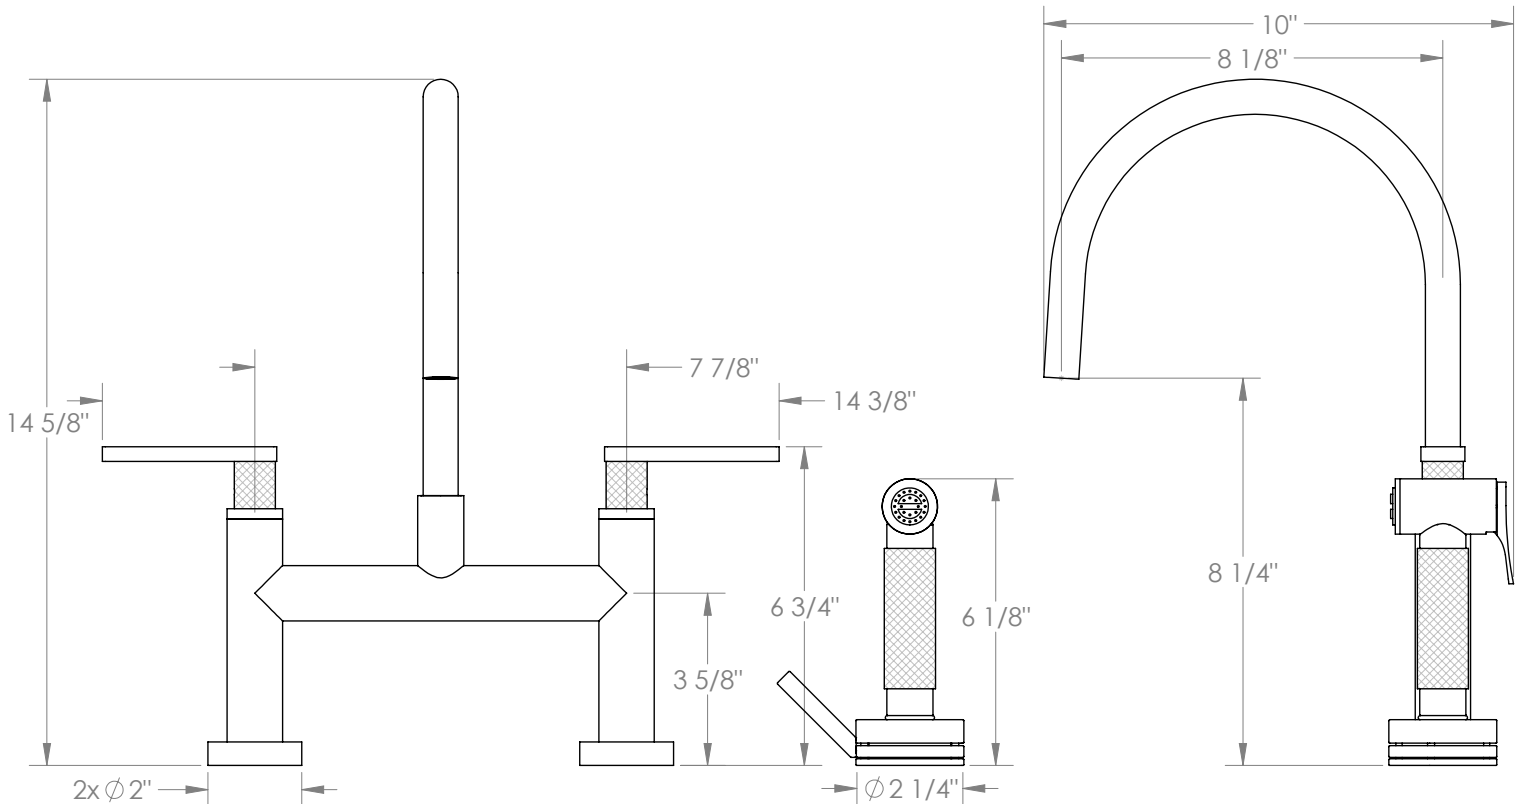

# WATERMARK

BROOKLYN, NEW YORK

*Rainey*

**70-7.65G-RNK8**

Deck Mounted, Gooseneck, Bridge Kitchen  
Faucet with Independent Side Spray

- Side Spray Hose Length: 50" (Final Length May Vary)
- Fits Deck Up To 1-1/4" Thick
- Recommended Mounting Hole: 1-1/8"
- All Lead-Free Brass Construction
- Flow Rate: 1.75 GPM
- 1/4 Turn Ceramic Cartridge
- Volume Control Handle For Spray Must Be Turned Off When Not In Use
- 360° Rotating Spout
- Professional Installation Required

Available in all finishes shown on the [Watermark Designs website](#)

Meets the applicable requirements of ASME A112.18.1-2005/CSA B125.1-05, entitled "Plumbing Supply Fittings".

Watermark Designs reserves the right to make revisions without notice to produce specifications. All product dimensions are nominal.