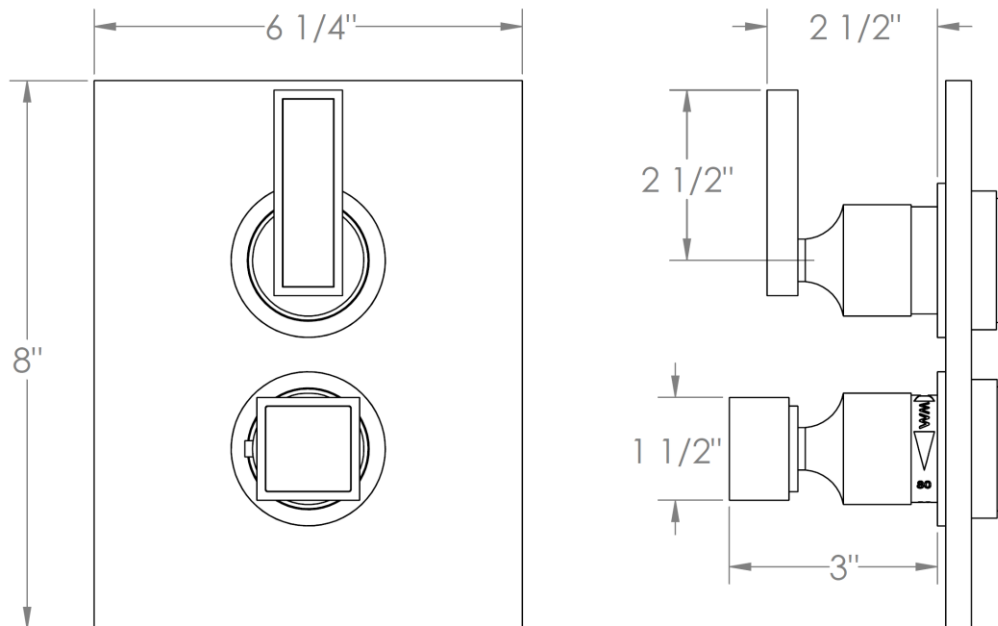

97-T20-J5

Trim Kit Only for Thermostatic Valve

For use with SS-TH2000, SS-TH4000 or SS-THVD2 roughs with built in control

WATERMARK DESIGNS 8/14/2018