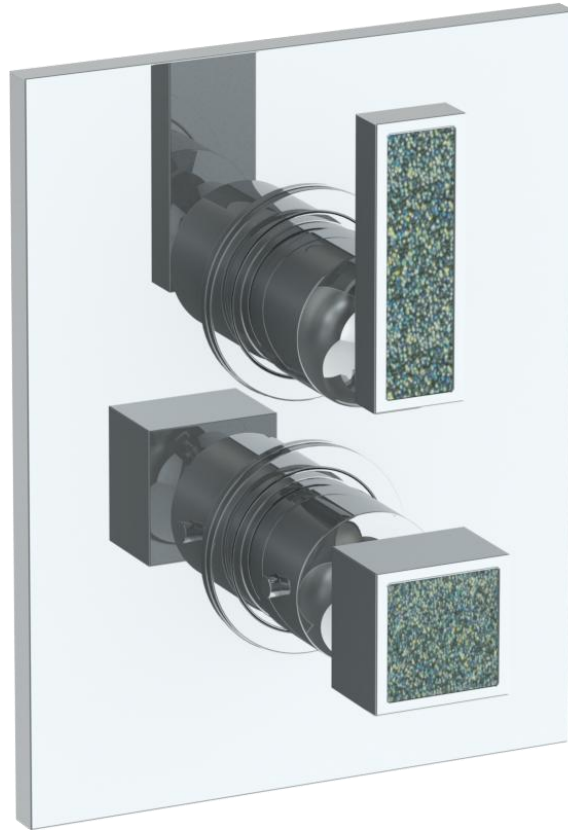

97-T20-J5

Trim Kit Only for Thermostatic Valve

For use with SS-TH2000, SS-TH4000 or SS-THVD2 roughs with built in control

WATERMARK DESIGNS 8/14/2018