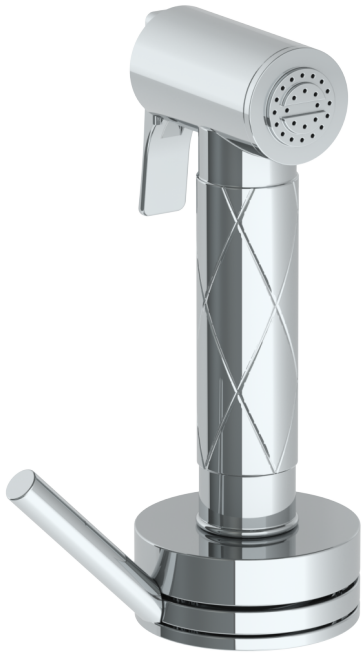

WATERMARK

BROOKLYN, NEW YORK

Kitchen MSALD.1

Deck Mounted Independent Lily Diamond Side
Spray with Integrated Mixer

- Side Spray Hose Length: 50" (Final Length May Vary)
- Fits Deck Up To 2" Thick
- Recommended Mounting Hole: 1-3/8"
- All Lead-Free Brass Construction
- Maximum Flow Rate 2 GPM
- Professional Installation Required

Available in all finishes shown on the [Watermark Designs website](#)

Meets the applicable requirements of ASME A112.18.1-2005/CSA B125.1-05, entitled "Plumbing Supply Fittings".

Watermark Designs reserves the right to make revisions without notice to produce specifications. All product dimensions are nominal.