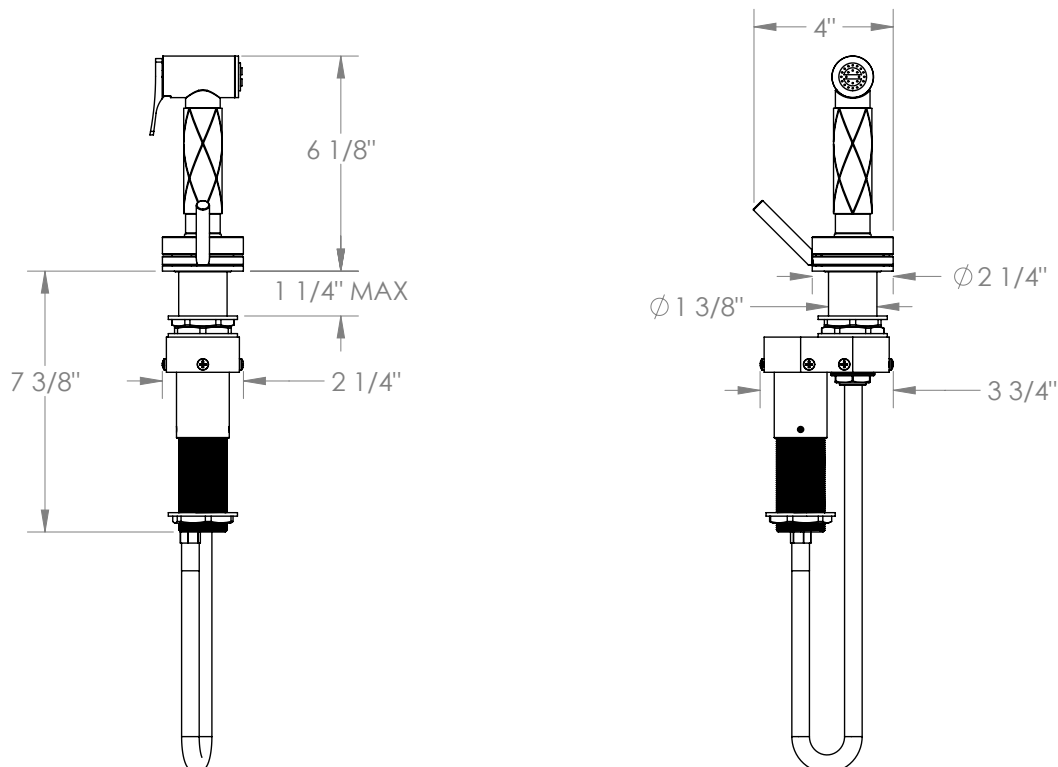

WATERMARK

BROOKLYN, NEW YORK

Kitchen MSALD.1

Deck Mounted Independent Lily Diamond Side
Spray with Integrated Mixer

- Side Spray Hose Length: 50" (Final Length May Vary)
- Fits Deck Up To 2" Thick
- Recommended Mounting Hole: 1-3/8"
- All Lead-Free Brass Construction
- Maximum Flow Rate 2 GPM
- Professional Installation Required

Available in all finishes shown on the [Watermark Designs website](#)

Meets the applicable requirements of ASME A112.18.1-2005/CSA B125.1-05, entitled "Plumbing Supply Fittings".

Watermark Designs reserves the right to make revisions without notice to produce specifications. All product dimensions are nominal.