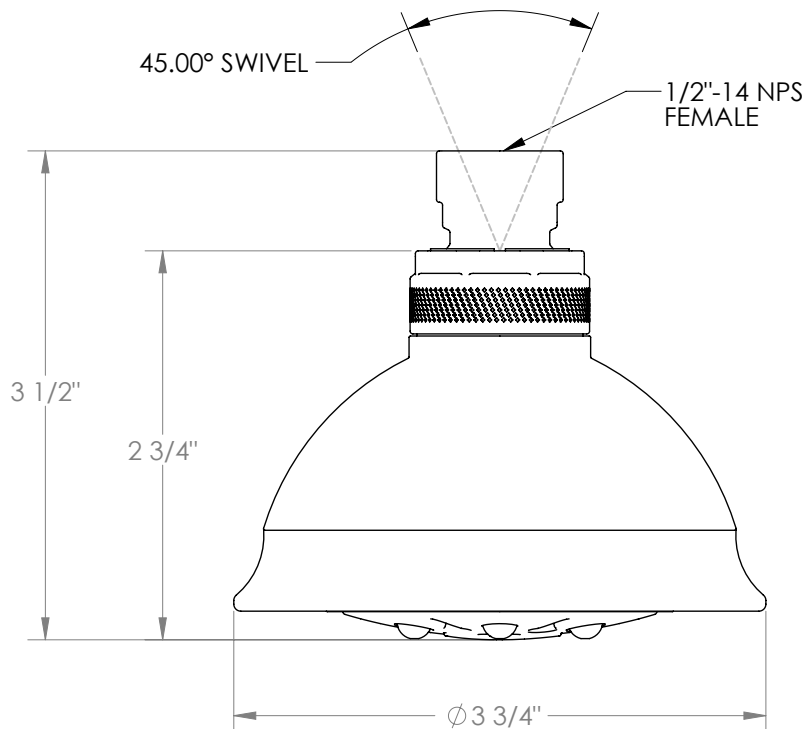

WATERMARK

BROOKLYN, NEW YORK

SH-FRS50

5 Function Antiscale Shower Head

- Flow Rate: 1.75 GPM at 60 psi
- Spray Patterns: Massage, Mist, Rain, Rain/Massage, and Rain/Mist
- Swivel Range of Motion: 20-25°
- Professional Installation Required.
- Only available in the following finishes: PC, GM, PN, SN, AB, EB, EL, ORB, PT, SEL, VB, CL, PG, SG

Available in all finishes shown on the [Watermark Designs website](#)

Meets the applicable requirements of ASME A112.18.1-2005/CSA B125.1-05, entitled "Plumbing Supply Fittings".

Watermark Designs reserves the right to make revisions without notice to produce specifications. All product dimensions are nominal.