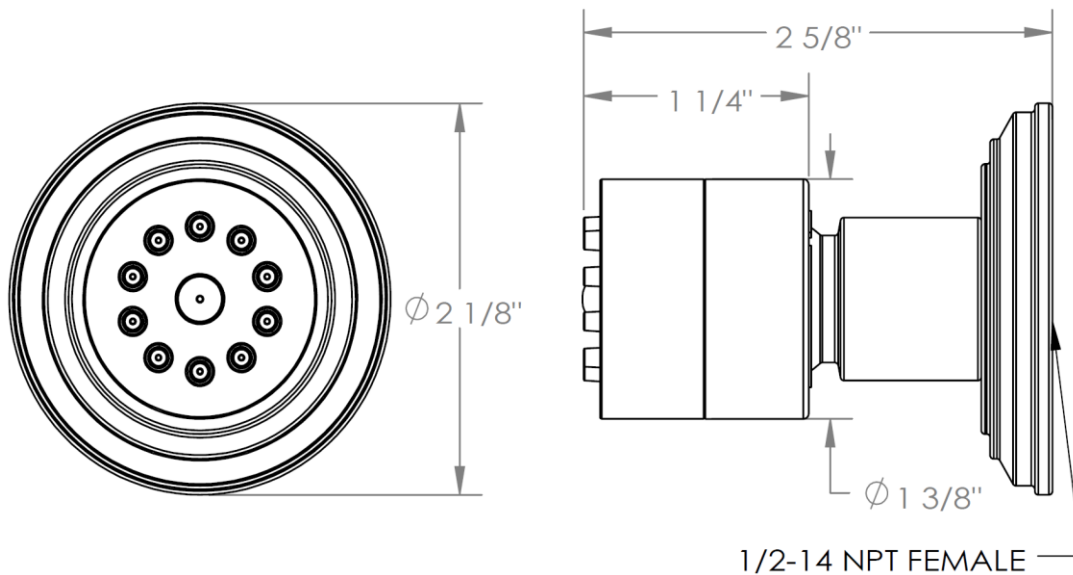

SS-BS400TR

Easy Clean Body Spray
2.0 GPM @ 45 psi

WATERMARK DESIGNS 12/31/2014