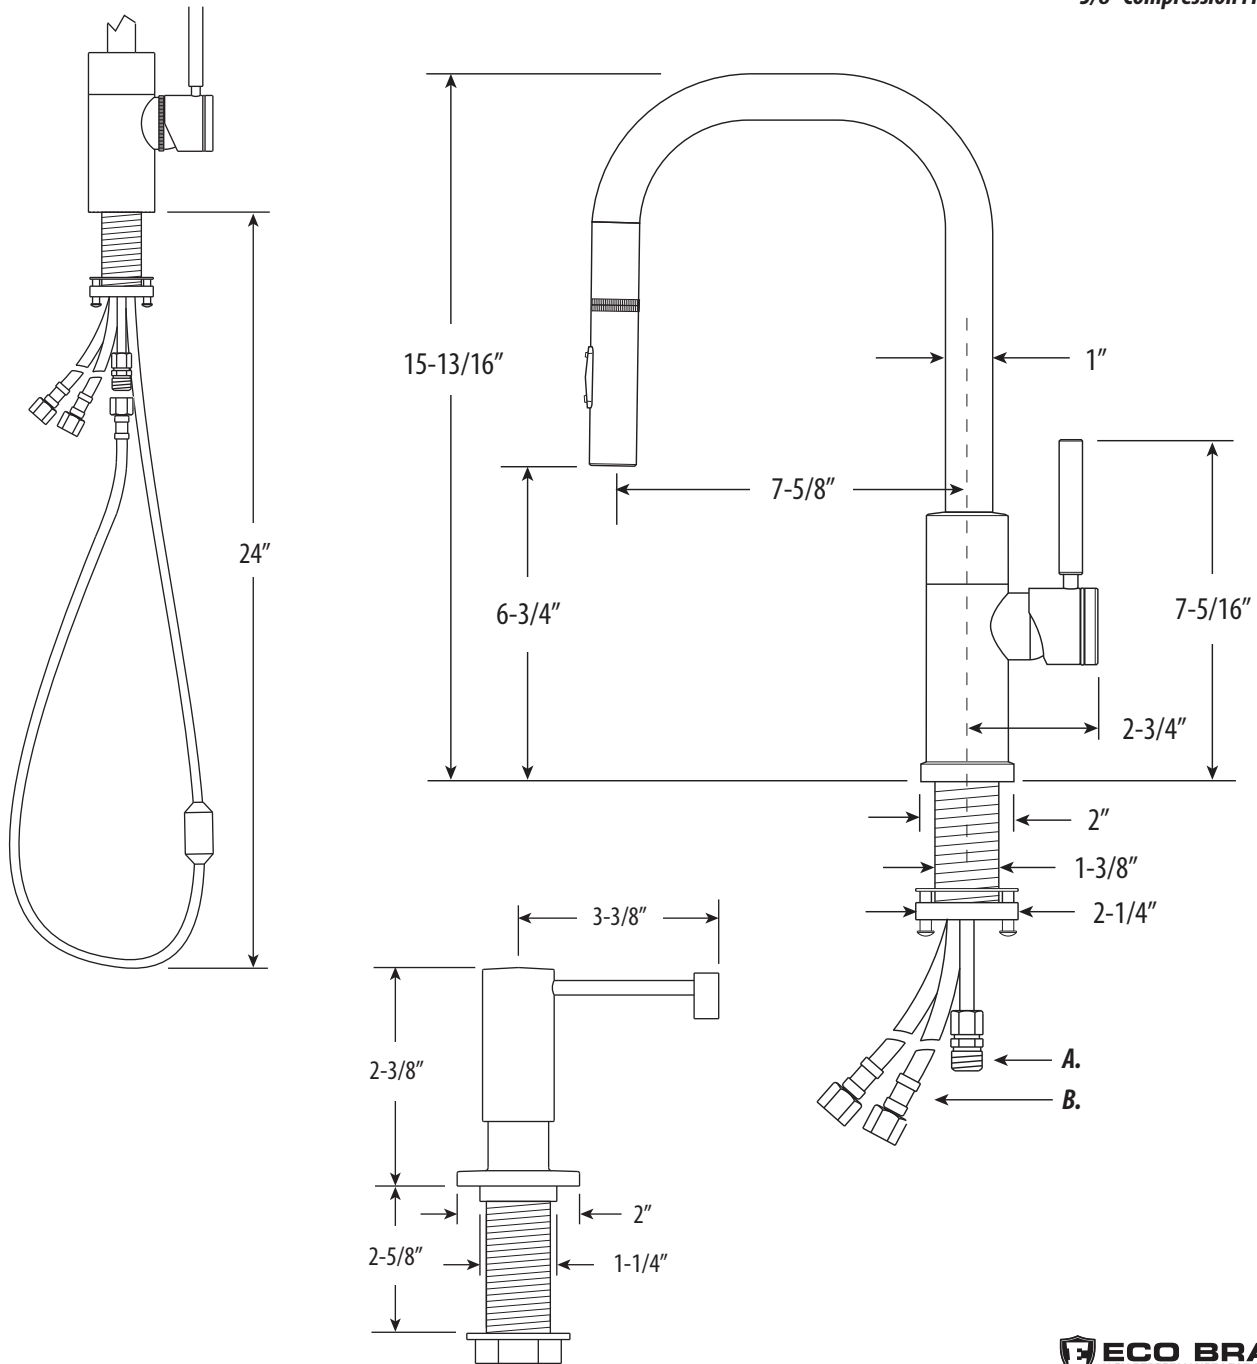

FULTON MODERN PREP PLP PULLDOWN FAUCET / 2PC. SUITE

10330-2

- Max Counter Thickness 2-3/8"
- Minimum Install Hole Size 1-1/2"

A. Spray Connection with 3/8" Compression Fitting

B. Supply Hoses - 20" Long with 3/8" Compression Fittings

ECO BRASS
HIGH PERFORMANCE LEAD FREE BRASS

DIMENSIONS MAY VARY AND ARE SUBJECT TO CHANGE. NO RESPONSIBILITY IS ASSUMED FOR USE OF SUPERCEDED OR VOIDED DATA