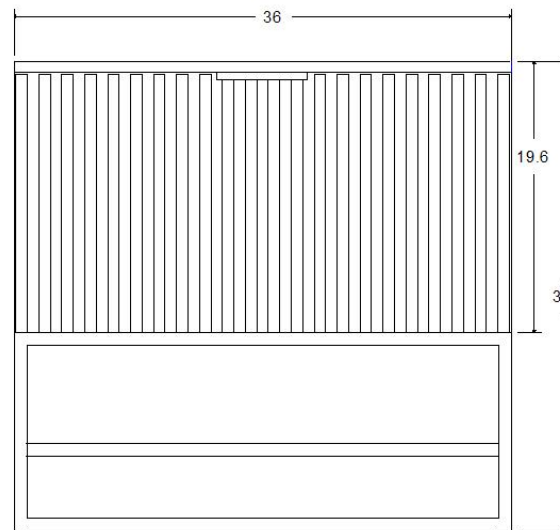

Available Countertops:

- Italian Carrara Marble (M03O-3)
- White Granite/Engineered Stone (C03O-3)

TOP

FRONT

SIDE