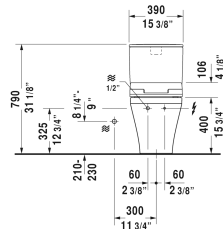

DuraStyle Toilet kit # D4052800

< 15 3/8" Inch >

Toilet kit	Dimension	Weight	Order number
Toilet bowl for SensoWash®, Tank & SensoWash® Starck shower-toilet seat			
Colors			
00 White			
Variant			
	15 3/8" x 27 1/2" Inch	134.1 lb	D4052800
Suitable products			
Tank for bottom left supply, cUPC® listed*, 15 3/8" x 6 3/4" Inch	15 3/8" x 6 3/4" Inch		093520
Two-piece toilet for SensoWash® (without tank), syphonic, only in combination with SensoWash, 12" rough-in, connecting elements for SensoWash with concealed connections included, vertical outlet, cUPC® listed*, 14 1/8" x 27 1/2" Inch	14 1/8" x 27 1/2" Inch		216051
SensoWash® Slim shower-toilet seat for DuraStyle* Rear-, Lady- and Comfortwash, with slow close, night light, remote control included, locking function via remote control, self-cleaning wand, on / off-button, with concealed connections, automatic drainage in periods of prolonged disuse, 14 3/4" x 21 1/4" Inch	14 3/4" x 21 1/4" Inch		611200

All drawings contain the necessary measurements which are subject to standard tolerances. They are stated in inch & mm and are non-binding. Exact measurements, in particular for customized installation scenarios, can only be taken from the finished ceramic piece.