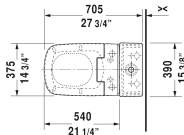

DuraStyle Toilet kit # D4052800

< 15 3/8" Inch >

Toilet kit	Dimension	Weight	Order number
Toilet bowl for SensoWash®, Tank & SensoWash® Starck shower-toilet seat			
Colors			
00 White			
Variant			
	15 3/8" x 27 1/2" Inch	134.1 lb	D4052800
Suitable products			
Tank for bottom left supply, cUPC® listed*, 15 3/8" x 6 3/4" Inch	15 3/8" x 6 3/4" Inch		093520
Two-piece toilet for SensoWash® (without tank), syphonic, only in combination with SensoWash, 12" rough-in, connecting elements for SensoWash with concealed connections included, vertical outlet, cUPC® listed*, 14 1/8" x 27 1/2" Inch	14 1/8" x 27 1/2" Inch		216051
SensoWash® Slim shower-toilet seat for DuraStyle* Rear-, Lady- and Comfortwash, with slow close, night light, remote control included, locking function via remote control, self-cleaning wand, on / off-button, with concealed connections, automatic drainage in periods of prolonged disuse, 14 3/4" x 21 1/4" Inch	14 3/4" x 21 1/4" Inch		611200

All drawings contain the necessary measurements which are subject to standard tolerances. They are stated in inch & mm and are non-binding. Exact measurements, in particular for customized installation scenarios, can only be taken from the finished ceramic piece.