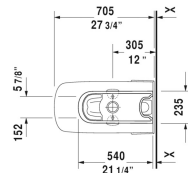

DuraStyle Toilet kit # D4052800

< 15 3/8" Inch >

Toilet kit	Dimension	Weight	Order number
Toilet bowl for SensoWash®, Tank & SensoWash® Starck shower-toilet seat			
Colors			
00 White			
Variant			
	15 3/8" x 27 1/2" Inch	134.1 lb	D4052800
Suitable products			
Tank for bottom left supply, cUPC® listed*, 15 3/8" x 6 3/4" Inch	15 3/8" x 6 3/4" Inch		093520
Two-piece toilet for SensoWash® (without tank), syphonic, only in combination with SensoWash, 12" rough-in, connecting elements for SensoWash with concealed connections included, vertical outlet, cUPC® listed*, 14 1/8" x 27 1/2" Inch	14 1/8" x 27 1/2" Inch		216051
SensoWash® Slim shower-toilet seat for DuraStyle* Rear-, Lady- and Comfortwash, with slow close, night light, remote control included, locking function via remote control, self-cleaning wand, on / off-button, with concealed connections, automatic drainage in periods of prolonged disuse, 14 3/4" x 21 1/4" Inch	14 3/4" x 21 1/4" Inch		611200

All drawings contain the necessary measurements which are subject to standard tolerances. They are stated in inch & mm and are non-binding. Exact measurements, in particular for customized installation scenarios, can only be taken from the finished ceramic piece.