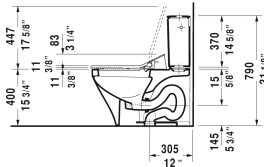

DuraStyle Toilet kit # D4052800

< 15 3/8" Inch >

Toilet kit	Dimension	Weight	Order number
Toilet bowl for SensoWash®, Tank & SensoWash® Starck shower-toilet seat			
Colors			
00 White			
Variant			
	15 3/8" x 27 1/2" Inch	134.1 lb	D4052800
Suitable products			
Tank for bottom left supply, cUPC® listed*, 15 3/8" x 6 3/4" Inch	15 3/8" x 6 3/4" Inch		093520
Two-piece toilet for SensoWash® (without tank), syphonic, only in combination with SensoWash, 12" rough-in, connecting elements for SensoWash with concealed connections included, vertical outlet, cUPC® listed*, 14 1/8" x 27 1/2" Inch	14 1/8" x 27 1/2" Inch		216051
SensoWash® Slim shower-toilet seat for DuraStyle* Rear-, Lady- and Comfortwash, with slow close, night light, remote control included, locking function via remote control, self-cleaning wand, on / off-button, with concealed connections, automatic drainage in periods of prolonged disuse, 14 3/4" x 21 1/4" Inch	14 3/4" x 21 1/4" Inch		611200

All drawings contain the necessary measurements which are subject to standard tolerances. They are stated in inch & mm and are non-binding. Exact measurements, in particular for customized installation scenarios, can only be taken from the finished ceramic piece.